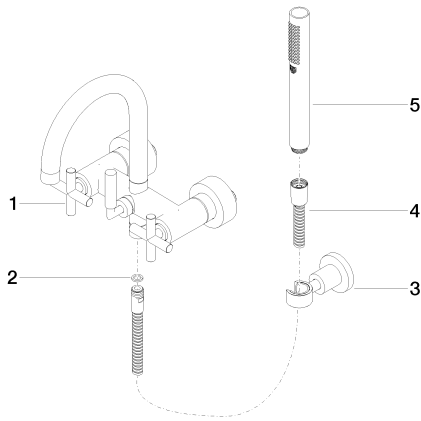

Bathtub - Tara.

Tub mixer for wall-mounted installation with hand shower set - polished chrome

Article number: 25 133 892-00

- 9-1/2" Projection
- Spout: Round aerated stream
- Hand shower set: Standard spray
- Hand shower set with anti-scale technology
- Tub / shower diverter
- Flanges Ø 2-1/2"
- Wall bracket with flange Ø 2"
- 1/2" connection
- Center to center 5-7/8" ± 6"
- Metal shower hose 49-1/4" with anti-twist device
- Water flow rate limited to max. 5.8 gpm
- Handshower flow rate max. 1.8 gpm
- Fittings group in compliance with DIN 4109: 1
- NOTE: Local building codes may require the use of an anti-scald device. Please refer to remote pressure balance valve (35 910 970 90)
- Internal backflow preventer.
- Combination with risers possible on request (x-TRA SERVICE).

polished chrome

Accessory is required for this item.

Bathtub - Tara.

Tub mixer for wall-mounted installation with hand shower set - polished chrome

Article number: 25 133 892-00

Dimensional drawing

All dimensions in mm / inch = mm x 0,0394

Flow rate chart

Bathtub - Tara.

Tub mixer for wall-mounted installation with hand shower set - polished chrome

Article number: 25 133 892-00

Other surface finishes

platinum matte
25 133 892-06

platinum
25 133 892-08

Required article

35 080 970-90 0010

Rough-in adapter -

Bathtub - Tara.

Tube mixer for wall-mounted installation with hand shower set - polished chrome

Article number: 25 133 892-00

Spare parts list

Number	Item Number	Designation	Number of units
1	25 100 892-00	Tub mixer for wall-mounted installation - polished chrome	1
2	09 14 20 026 90	seal	1
3	28 050 892-00	Wall bracket - polished chrome	1
4	09 30 02 072-00	Metal shower hose 1/2" x 3/8" x 49-1/4" - polished chrome	1
5	28 013 979-00	Baton hand shower - polished chrome	1