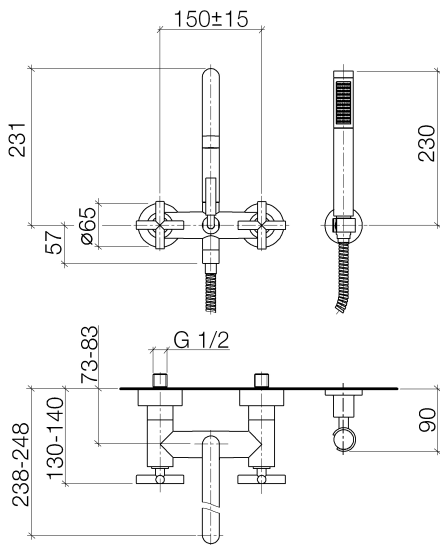

Bathtub - Tara.

Tub mixer for wall-mounted installation with hand shower set - polished chrome

Article number: 25 133 892-00

- 9-1/2" Projection
- Spout: Round aerated stream
- Hand shower set: Standard spray
- Hand shower set with anti-scale technology
- Tub / shower diverter
- Flanges Ø 2-1/2"
- Wall bracket with flange Ø 2"
- 1/2" connection
- Center to center 5-7/8" ± 6"
- Metal shower hose 49-1/4" with anti-twist device
- Water flow rate limited to max. 5.8 gpm
- Handshower flow rate max. 1.8 gpm
- Fittings group in compliance with DIN 4109: 1
- NOTE: Local building codes may require the use of an anti-scald device. Please refer to remote pressure balance valve (35 910 970 90)
- Internal backflow preventer.
- Combination with risers possible on request (x-TRA SERVICE).

polished chrome

Accessory is required for this item.

Bathtub - Tara.

Tub mixer for wall-mounted installation with hand shower set - polished chrome

Article number: 25 133 892-00

Dimensional drawing

All dimensions in mm / inch = mm x 0,0394

Flow rate chart

Bathtub - Tara.

Tub mixer for wall-mounted installation with hand shower set - polished chrome

Article number: 25 133 892-00

Other surface finishes

platinum matte
25 133 892-06

platinum
25 133 892-08

Required article

35 080 970-90 0010

Rough-in adapter -

Bathtub - Tara.

Tube mixer for wall-mounted installation with hand shower set - polished chrome

Article number: 25 133 892-00

Spare parts list

Number	Item Number	Designation	Number of units
1	25 100 892-00	Tub mixer for wall-mounted installation - polished chrome	1
2	09 14 20 026 90	seal	1
3	28 050 892-00	Wall bracket - polished chrome	1
4	09 30 02 072-00	Metal shower hose 1/2" x 3/8" x 49-1/4" - polished chrome	1
5	28 013 979-00	Baton hand shower - polished chrome	1