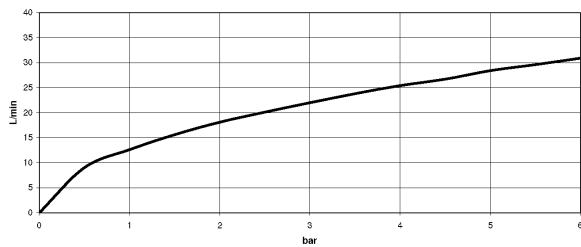

Bathtub - Tara.

Tub mixer for wall-mounted installation with hand shower set - polished chrome

Article number: 25 133 892-00

Dimensional drawing

All dimensions in mm / inch = mm x 0,0394

Flow rate chart