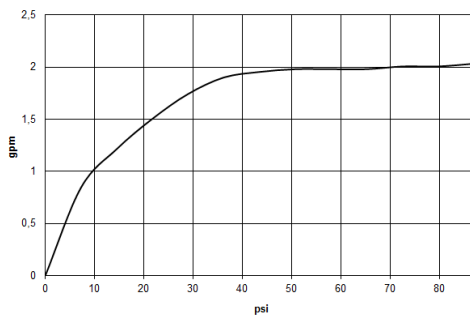

Flow rate chart