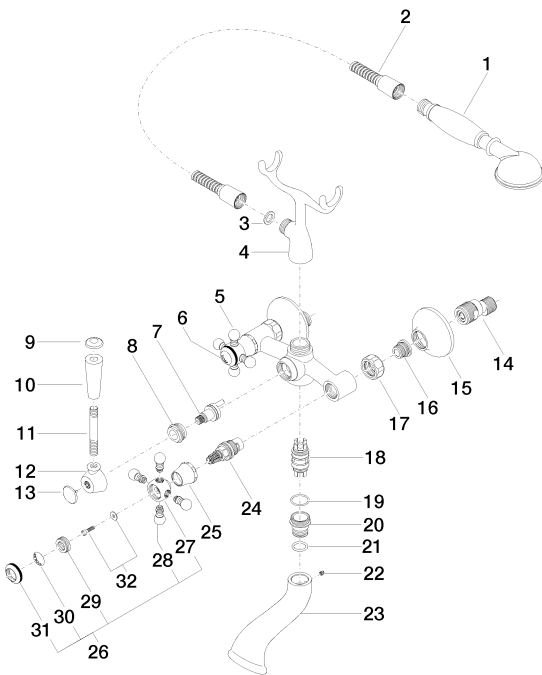

Bathtub - Madison

Tub mixer for wall-mounted installation with hand shower set - polished chrome

Article number: 25 023 360-00 0010

- 6-1/4" Projection
- Hand shower: Standard spray
- Spout: Rectangular aerator
- Hand shower bracket
- Tub / shower diverter
- Flange diameter 2-3/4"
- 1/2" connection
- Center to center 6"
- Metal shower hose 49-1/4" with anti-twist device
- Spout flow rate max. 6.9 gpm
- Hand shower water flow rate limited to max. 2 gpm
- NOTE: Local building codes may require the use of an anti-scald device. Please refer to remote pressure balance valve (35 910 970 90)
- Internal backflow preventer.

Bathtub - Madison

Tub mixer for wall-mounted installation with hand shower set - polished chrome

Article number: 25 023 360-00 0010

Spare parts list

Number	Item Number	Designation	Number of units
1	28 002 970-00 0010	Metal hand shower with porcelain (white) handle - polished chrome	1
2	28 104 970-00	Metal shower hose 1/2" x 1/2" x 49-1/4" - polished chrome	1
3	09 14 20 002 90	seal	1
4	04 17 20 010 00-00	holder	1
5	04 20 36 002 07-00	handle (hot)	1
6	09 26 01 011 90	accessories	1
7	04 15 01 001 00 90	diverter	1
8	09 23 10 007 90	nut	1
9	09 30 30 062-00	screw	1
10	11 170 370-00	Lever insert - polished chrome	1
11	09 28 22 013 90	pipe	1
12	09 18 20 011-00	base	1
13	09 30 30 064-00	screw	1
14	04 11 04 030 00 90	connection	2
15	09 27 39 010-00	rosette	2
16	04 29 05 014 00 90	nipple	2
17	09 23 30 010-00	nut	2
18	04 21 10 010 00 90	insert	1
19	09 14 10 056 90	seal	1
20	09 24 03 123 20 90	nipple	1
21	09 14 10 022 90	seal	1
22	09 31 11 030 90	pin	1
23	09 11 06 033 20-00	spout	1
24	90 90 03 131 00 90	top	2
25	09 21 02 055-00	cover	2
26	04 20 36 002 06-00	handle (cold)	1
27	09 20 36 002-00	handle	2
28	09 20 36 004-00	handle	8
29	09 20 83 006 90	handle	2
30	09 26 01 010 90	accessories	1
31	09 20 36 005-00	handle	2
32	04 30 30 029 00 90	fixing set	2