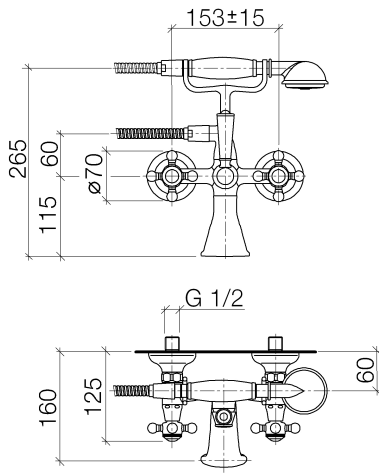

Bathtub - Madison

Tub mixer for wall-mounted installation with hand shower set - polished chrome

Article number: 25 023 360-00 0010

- 6-1/4" Projection
- Hand shower: Standard spray
- Spout: Rectangular aerator
- Hand shower bracket
- Tub / shower diverter
- Flange diameter 2-3/4"
- 1/2" connection
- Center to center 6"
- Metal shower hose 49-1/4" with anti-twist device
- Spout flow rate max. 6.9 gpm
- Hand shower water flow rate limited to max. 2 gpm
- NOTE: Local building codes may require the use of an anti-scald device. Please refer to remote pressure balance valve (35 910 970 90)
- Internal backflow preventer.

polished chrome

Bathtub - Madison

Tub mixer for wall-mounted installation with hand shower set - polished chrome

Article number: 25 023 360-00 0010

Dimensional drawing

25 023 360-FF

All dimensions in mm / inch = mm x 0,0394