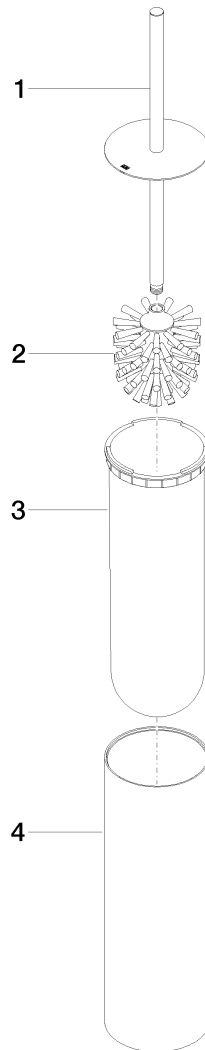

Product specifications

- brush, matt black
- width 100mm
- height 456 mm

Surfaces

- chrome 84910979-00
- platinum matt 84910979-06

Exploded assembly drawing

Order quantity

No.	Article number	Name	Installation quantity
1	90209750501ff	handle	1
2	08185060190	brush	1
3	08184052490	insert	1
4	90230150400ff	casing	1