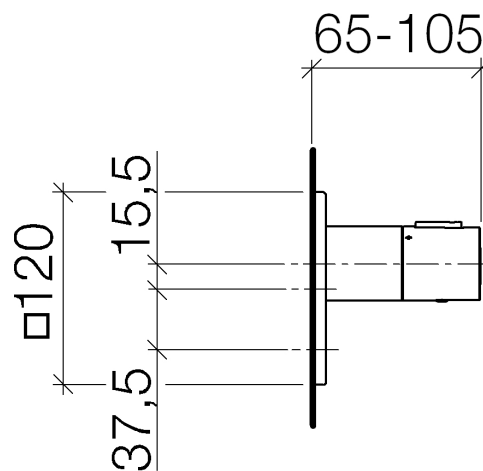

Product specifications

- Cover plate 4-3/4" x 4-3/4"
- Temperature control handle with safety lock at 100 °F/ 38°C

Surfaces

- chrome 36416710-00
- matt platinum 36416710-06

Accessories required

- xTOOL Concealed thermostat rough; 35 517 970

Exploded assembly drawing

**Order quantity**

No.	Article number	Name	Installation quantity
1	0431090950090	bar	1
2	091102198ff	cover	1
3	09141004990	seal	1
4	092102112ff	sleeve	1
5	04173300401ff	handle	1
6	092133010ff	handle	1
7	09160202790	spring	1
9	09303013690	screw	1
10	093120049ff	plug	1