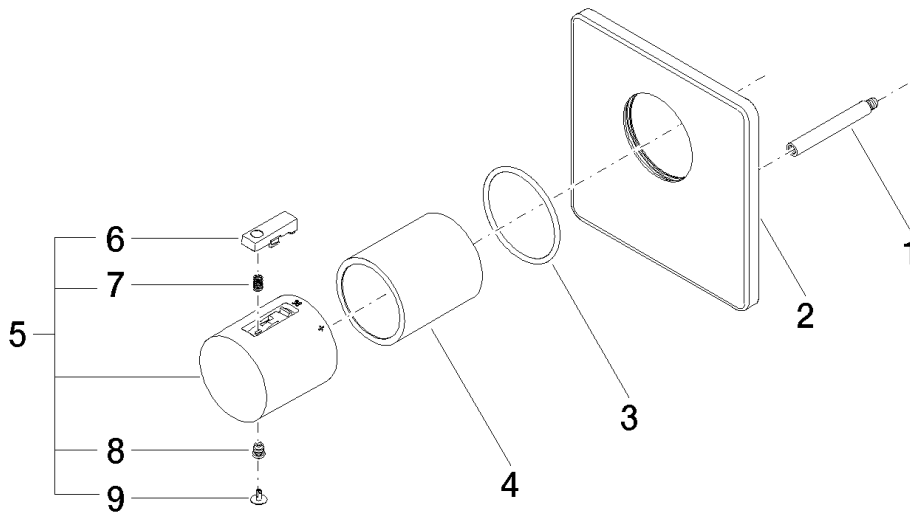

Product specifications

- Cover plate 4-3/4" x 4-3/4"
- Temperature control handle with safety lock at 100 °F/ 38°C

Surfaces

- chrome 36416710-00
- matt platinum 36416710-06

Accessories required

- xTOOL Concealed thermostat rough; 35 517 970

Exploded assembly drawing

**Order quantity**

No.	Article number	Name	Installation quantity
1	0431090950090	bar	1
2	091102198ff	cover	1
3	09141004990	seal	1
4	092102112ff	sleeve	1
5	04173300401ff	handle	1
6	092133010ff	handle	1
7	09160202790	spring	1
9	09303013690	screw	1
10	093120049ff	plug	1