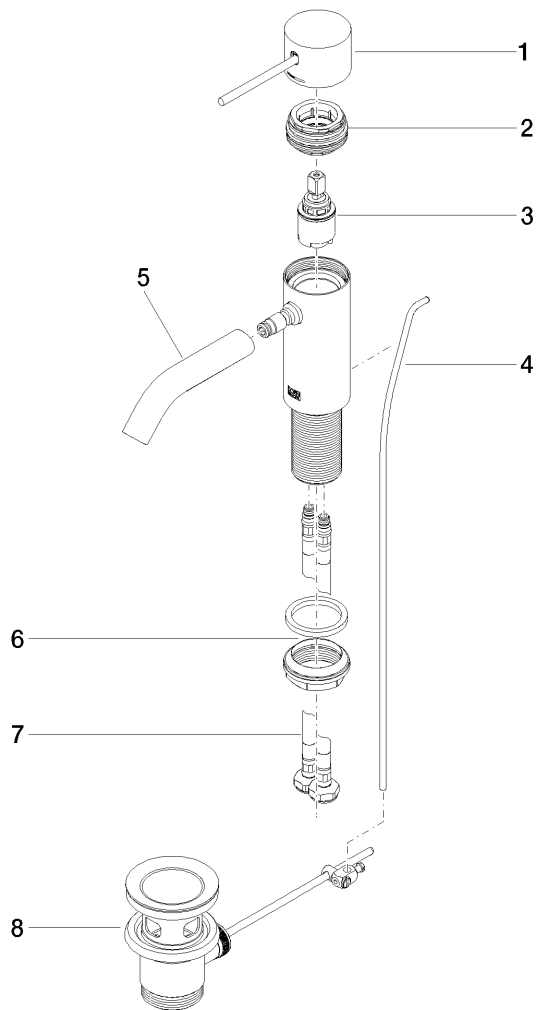

META Single-lever basin mixer

Article number: 33501662

Exploded assembly drawing

META Single-lever basin mixer

Article number: 33501662

Order quantity

No.	Article number	Name	Installation quantity
1	90206602000ff	handle	1
2	9024045360090	threaded connector	1
3	9015050440090	cartridge	1
4	093109110ff	pull-rod	1
5	90110620600ff	spout	1
6	0423100440790	fixing set	1
7	0430041000090	hose	2
8	04110100100ff	pop-up waste	1

META Single-lever basin mixer

Article number: 33501662

Flow rate chart