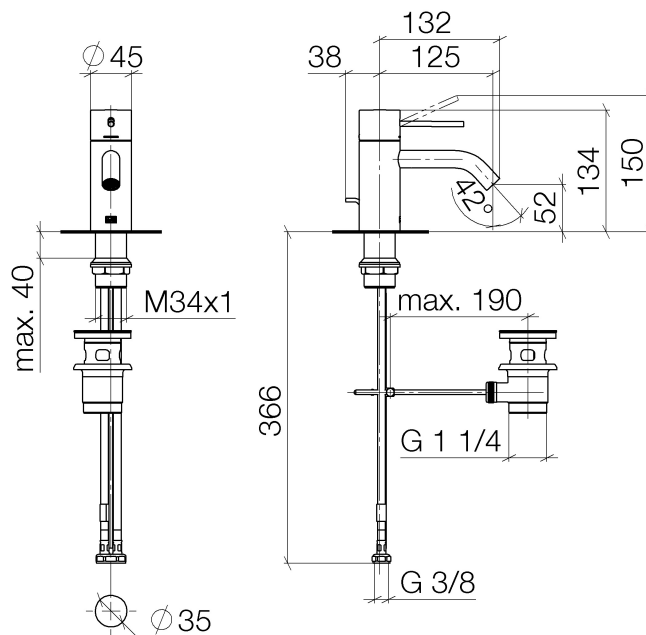

META Single-lever basin mixer

Article number: 33501662

Exploded assembly drawing

META Single-lever basin mixer

Article number: 33501662

Order quantity

No.	Article number	Name	Installation quantity
1	90206602000ff	handle	1
2	9024045360090	threaded connector	1
3	9015050440090	cartridge	1
4	093109110ff	pull-rod	1
5	90110620600ff	spout	1
6	0423100440790	fixing set	1
7	0430041000090	hose	2
8	04110100100ff	pop-up waste	1

META Single-lever basin mixer

Article number: 33501662

Flow rate chart