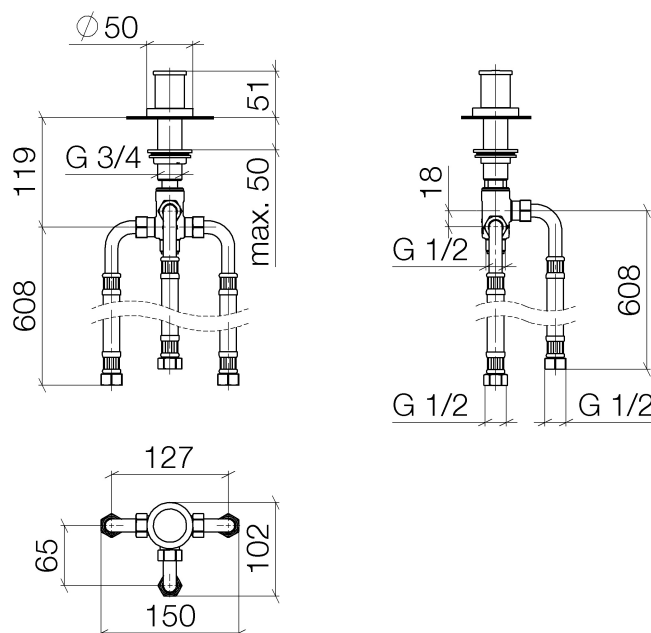

# Generic miscellaneous articles Two-way diverter "Modern"

Article number: 29140979

**Generic miscellaneous articles Two-way diverter "Modern"**  
Article number: 29140979

**Exploded assembly drawing**

## Generic miscellaneous articles Two-way diverter "Modern"

Article number: 29140979

### Order quantity

No.	Article number	Name	Installation quantity
1	092071003ff	handle	1
2	9030300140090	screw	1
3	092071002ff	handle	1
4	091601012ff	ring	1
5	092797013ff	rosette	1
6	09141003090	seal	1
7	09140501490	seal	1
8	09144000290	seal	1
9	09231000490	nut	1
10	9017090510090	diverter	1

**Flow rate chart**