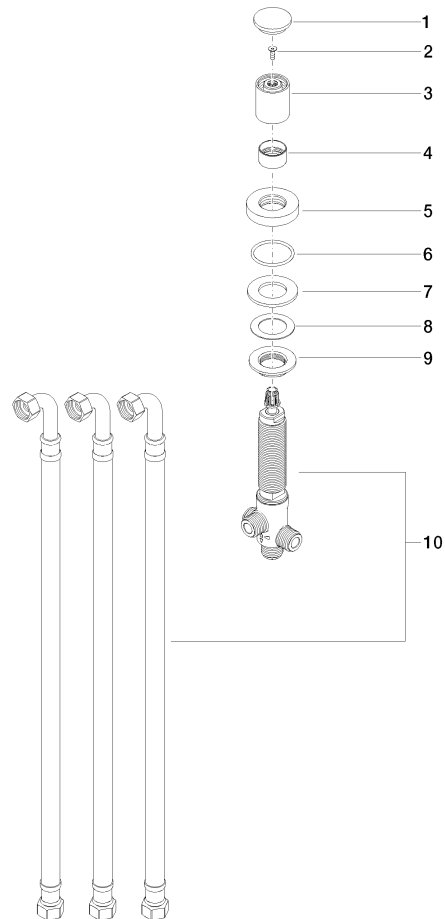

# Generic miscellaneous articles Two-way diverter "Modern"

Article number: 29140979

**Generic miscellaneous articles Two-way diverter "Modern"**  
Article number: 29140979

**Exploded assembly drawing**

## Generic miscellaneous articles Two-way diverter "Modern"

Article number: 29140979

### Order quantity

No.	Article number	Name	Installation quantity
1	092071003ff	handle	1
2	9030300140090	screw	1
3	092071002ff	handle	1
4	091601012ff	ring	1
5	092797013ff	rosette	1
6	09141003090	seal	1
7	09140501490	seal	1
8	09144000290	seal	1
9	09231000490	nut	1
10	9017090510090	diverter	1

**Flow rate chart**