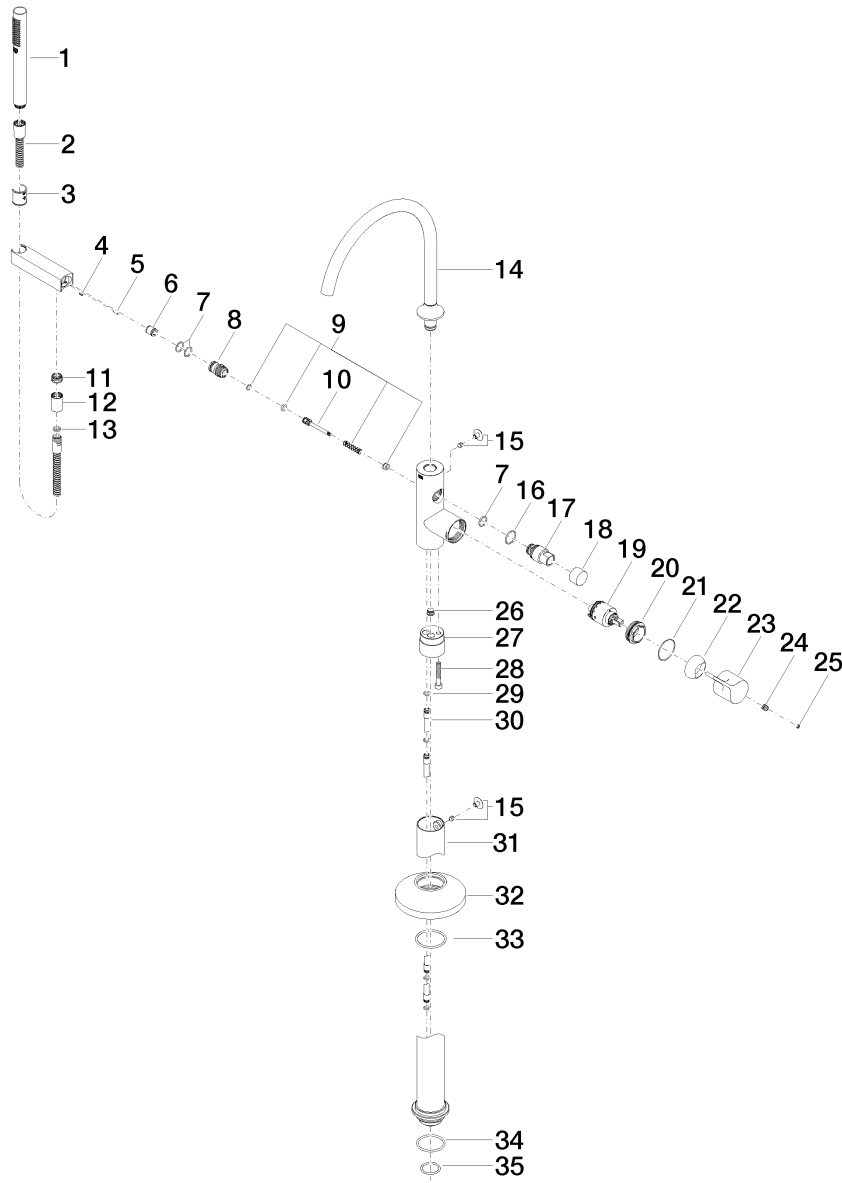

Vaia Single-lever bath mixer with stand pipe

Article number: 25863809

Exploded assembly drawing

Vaia Single-lever bath mixer with stand pipe

Article number: 25863809

Order quantity

No.	Article number	Name	Installation quantity
1	28013979ff0010	shower	1
2	093002072ff	hose	1
3	09184011890	sleeve	1
4	09311105890	pin	1
5	09311104090	pin	1
6	09230114190	back-flow preventer	1
7	09141001090	seal	3
8	09240315320ff	nipple	1
9	9016020230090	spring	1
10	09310910220ff	pull-rod	1
11	09240306990	nipple	1
12	092102069ff	cover	1
13	09142002690	seal	1
14	90282232700ff	spout	1
15	0431200360090	plug	2
16	09141011290	seal	1
17	09213408120ff	nipple	1
18	092088002ff	handle	1
19	9015050390090	cartridge	1
20	09240429890	nut	1
21	09141003790	seal	1
22	092830036ff	cover	1
23	092080022ff	handle	1
24	09311103090	pin	1
25	90312008700ff	plug	1
26	0431200391090	plug	1
27	09240315220ff	adaptor	1
28	09303011190	screw	1
29	09141013990	seal	4

Vaia Single-lever bath mixer with stand pipe

Article number: 25863809

30	0428220250090	connection	2
31	04282203000ff	pipe	1
32	092780022ff	rosette	1
33	09141012990	seal	1
34	09141008490	seal	1
35	09141001890	seal	1

Vaia Single-lever bath mixer with stand pipe

Article number: 25863809

Flow rate chart