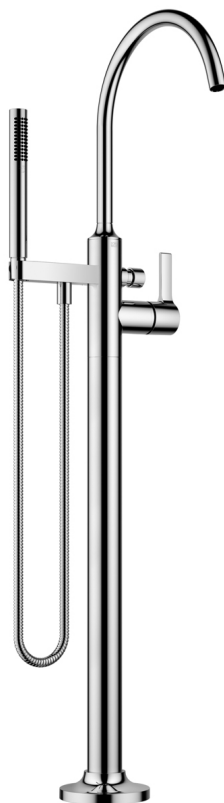

Vaia Single-lever bath mixer with stand pipe

Article number: 25863809

Exploded assembly drawing

Vaia Single-lever bath mixer with stand pipe

Article number: 25863809

Order quantity

No.	Article number	Name	Installation quantity
1	28013979ff0010	shower	1
2	093002072ff	hose	1
3	09184011890	sleeve	1
4	09311105890	pin	1
5	09311104090	pin	1
6	09230114190	back-flow preventer	1
7	09141001090	seal	3
8	09240315320ff	nipple	1
9	9016020230090	spring	1
10	09310910220ff	pull-rod	1
11	09240306990	nipple	1
12	092102069ff	cover	1
13	09142002690	seal	1
14	90282232700ff	spout	1
15	0431200360090	plug	2
16	09141011290	seal	1
17	09213408120ff	nipple	1
18	092088002ff	handle	1
19	9015050390090	cartridge	1
20	09240429890	nut	1
21	09141003790	seal	1
22	092830036ff	cover	1
23	092080022ff	handle	1
24	09311103090	pin	1
25	90312008700ff	plug	1
26	0431200391090	plug	1
27	09240315220ff	adaptor	1
28	09303011190	screw	1
29	09141013990	seal	4

Vaia Single-lever bath mixer with stand pipe

Article number: 25863809

30	0428220250090	connection	2
31	04282203000ff	pipe	1
32	092780022ff	rosette	1
33	09141012990	seal	1
34	09141008490	seal	1
35	09141001890	seal	1

Vaia Single-lever bath mixer with stand pipe

Article number: 25863809

Flow rate chart