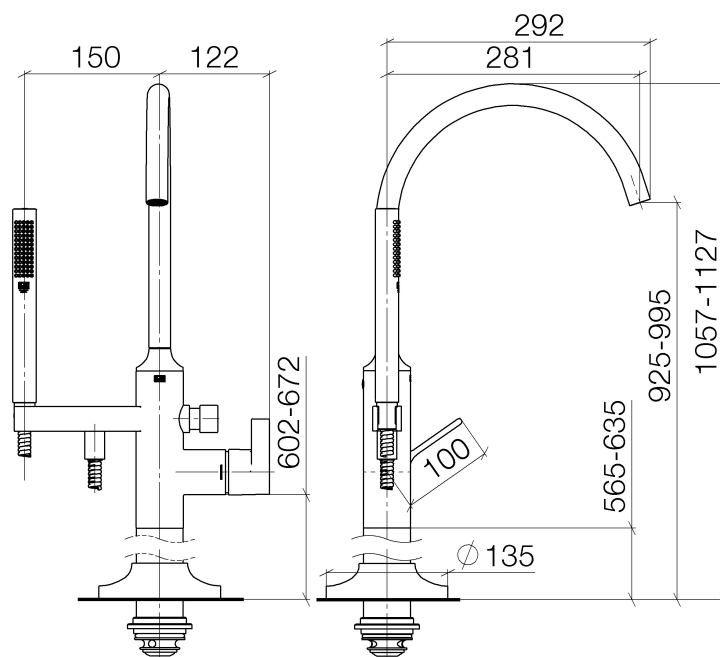

Vaia Single-lever bath mixer with stand pipe

Article number: 25863809

Exploded assembly drawing

Vaia Single-lever bath mixer with stand pipe

Article number: 25863809

Order quantity

No.	Article number	Name	Installation quantity
1	28013979ff0010	shower	1
2	093002072ff	hose	1
3	09184011890	sleeve	1
4	09311105890	pin	1
5	09311104090	pin	1
6	09230114190	back-flow preventer	1
7	09141001090	seal	3
8	09240315320ff	nipple	1
9	9016020230090	spring	1
10	09310910220ff	pull-rod	1
11	09240306990	nipple	1
12	092102069ff	cover	1
13	09142002690	seal	1
14	90282232700ff	spout	1
15	0431200360090	plug	2
16	09141011290	seal	1
17	09213408120ff	nipple	1
18	092088002ff	handle	1
19	9015050390090	cartridge	1
20	09240429890	nut	1
21	09141003790	seal	1
22	092830036ff	cover	1
23	092080022ff	handle	1
24	09311103090	pin	1
25	90312008700ff	plug	1
26	0431200391090	plug	1
27	09240315220ff	adaptor	1
28	09303011190	screw	1
29	09141013990	seal	4

Vaia Single-lever bath mixer with stand pipe

Article number: 25863809

30	0428220250090	connection	2
31	04282203000ff	pipe	1
32	092780022ff	rosette	1
33	09141012990	seal	1
34	09141008490	seal	1
35	09141001890	seal	1

Vaia Single-lever bath mixer with stand pipe

Article number: 25863809

Flow rate chart