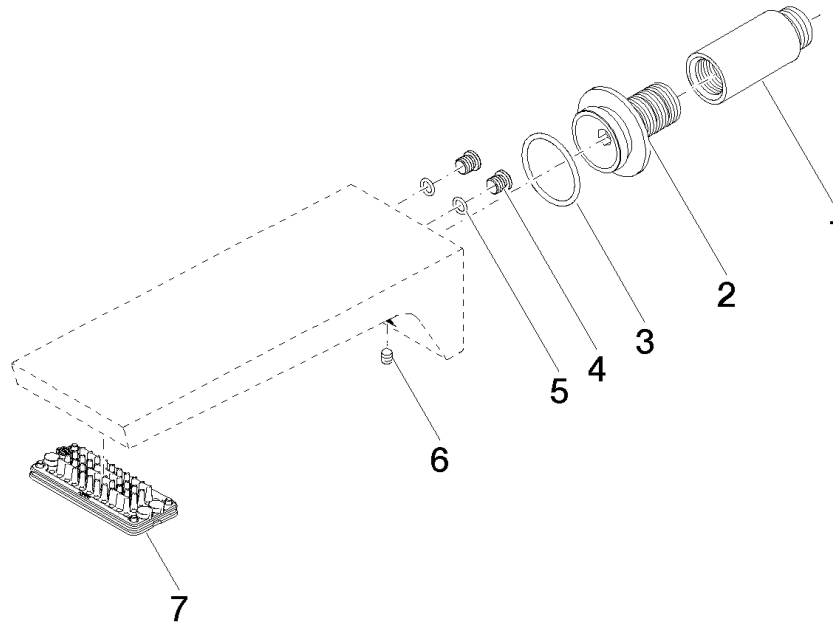

Product specifications

- **8-1/8" Projection**
- Rectangular aerator with 55 individual streams
- 1-1/2" hole diameter
- 1/2" connection
- Plug-in connection mounting
- Water flow rate limited to max. 7 gpm

Surfaces

- chrome 13801705-00
- matt platinum 13801705-06

Accessories required

- Rough-in adapter; 35 080 970

Exploded assembly drawing

**Order quantity**

No.	Article number	Name	Installation quantity
1	0924030811090	extension	1
2	09240318090	nipple	1
3	09141011990	seal	1
4	09312002710ff	plug	2
5	09141013290	seal	2
6	0431110040090	pin	1
7	9011022990090	aerator	1

Flow rate chart