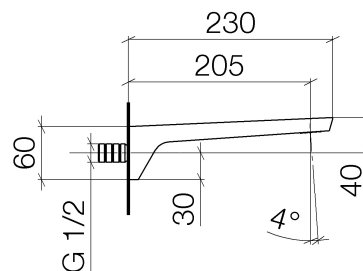

Product specifications

- **8-1/8" Projection**
- Rectangular aerator with 55 individual streams
- 1-1/2" hole diameter
- 1/2" connection
- Plug-in connection mounting
- Water flow rate limited to max. 7 gpm

Surfaces

- chrome 13801705-00
- matt platinum 13801705-06

Accessories required

- Rough-in adapter; 35 080 970

Exploded assembly drawing

**Order quantity**

No.	Article number	Name	Installation quantity
1	0924030811090	extension	1
2	09240318090	nipple	1
3	09141011990	seal	1
4	09312002710ff	plug	2
5	09141013290	seal	2
6	0431110040090	pin	1
7	9011022990090	aerator	1

Flow rate chart