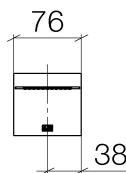

Product specifications

- **8-1/8" Projection**
- Rectangular aerator with 55 individual streams
- 1-1/2" hole diameter
- 1/2" connection
- Plug-in connection mounting
- Water flow rate limited to max. 7 gpm

Surfaces

- chrome 13801705-00
- matt platinum 13801705-06

Accessories required

- Rough-in adapter; 35 080 970

Exploded assembly drawing

**Order quantity**

No.	Article number	Name	Installation quantity
1	0924030811090	extension	1
2	09240318090	nipple	1
3	09141011990	seal	1
4	09312002710ff	plug	2
5	09141013290	seal	2
6	0431110040090	pin	1
7	9011022990090	aerator	1