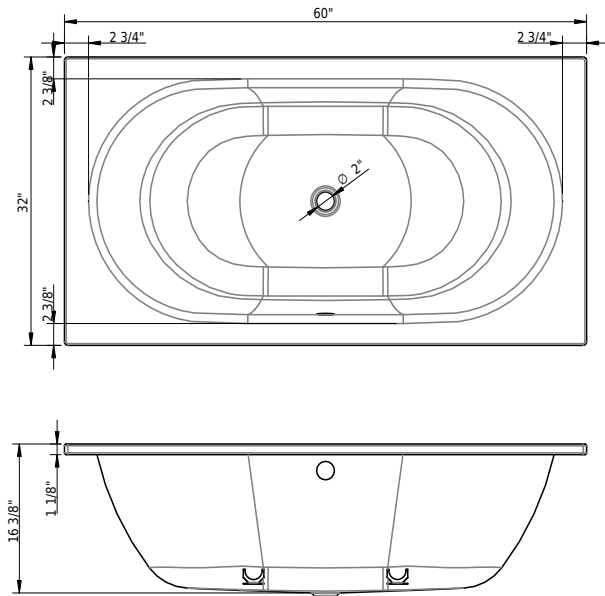

12/22/2022 Subject to technical changes.

□ 111020

Set of 60" apron, 4 adjustable feet, 2 magnetic brackets for Norm Classic 60", C001

**Technical Information**

Weight without water	99 lbs
Water depth to overflow	12 1/4"
Max. water capacity to overflow	58 gal
Drain opening	2"
Overflow hole diameter	2"