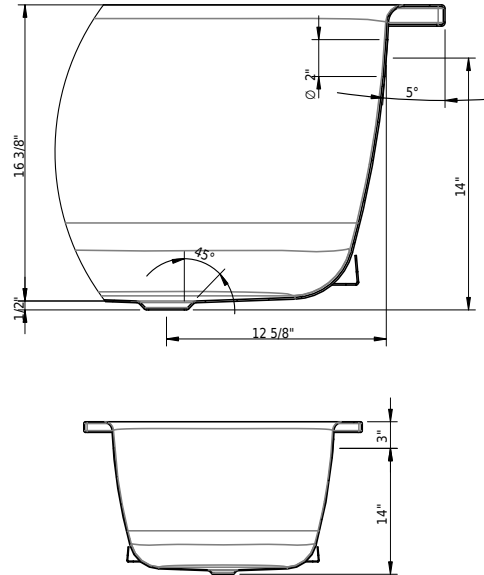

12/22/2022 Subject to technical changes.

□ 111020

Set of 60" apron, 4 adjustable feet, 2 magnetic brackets for Norm Classic 60", C001

**Technical Information**

Weight without water	99 lbs
Water depth to overflow	12 1/4"
Max. water capacity to overflow	58 gal
Drain opening	2"
Overflow hole diameter	2"