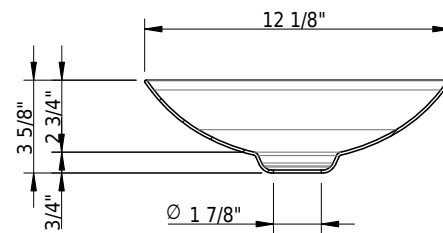

Options

- CE1 CLEANEFFECT

Technical Information

Bowl configuration	single
Bowl depth	2 3/4"
Bowl size	ø 12 1/4"
Drain hole diameter	1 3/4"
Drain hole diameter	1 3/4"

Notes

Important: Dimensions of fixtures are nominal and may vary within the range tolerances established by ANSI standard A112.19.4. These measurements are subject to change or cancellation. No responsibility is assumed for use of superseded or voided leaflet.