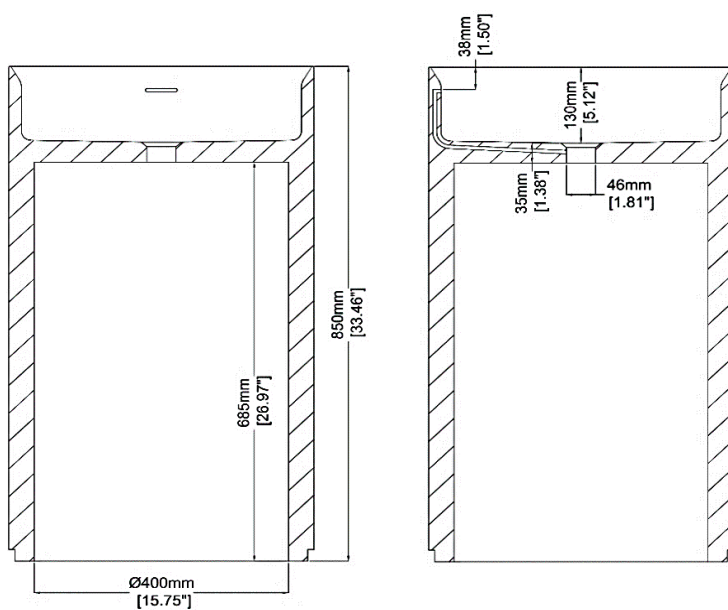

## Freestanding basin H49025

Ø480 x 850 mm

Ø18.90 x 33.46 inches

Available in various reconstituted stone colours.

Please order Chrome/ MarbleForm® pop up waste separately.

UV Resistant

Slip Resistant

Stain Resistant

Technical Information		
<b>Weight</b>	110 kg	/ 243 lbs
<b>Weight with Water</b>	128 kg	/ 282 lbs
<b>Capacity</b>	18 L	/ 4.76 US gal
<b>Water Depth to Overflow</b>	86 mm	/ 3.39 "

\* All measurements are subject to change and variation.