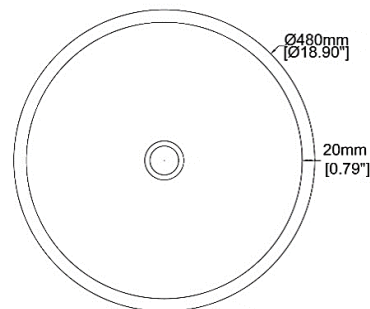

## Freestanding basin H49025

Ø480 x 850 mm

Ø18.90 x 33.46 inches

Available in various reconstituted stone colours.

Please order Chrome/ MarbleForm® pop up waste separately.

UV Resistant

Slip Resistant

Stain Resistant

Technical Information		
<b>Weight</b>	110 kg	/ 243 lbs
<b>Weight with Water</b>	128 kg	/ 282 lbs
<b>Capacity</b>	18 L	/ 4.76 US gal
<b>Water Depth to Overflow</b>	86 mm	/ 3.39 "

\* All measurements are subject to change and variation.