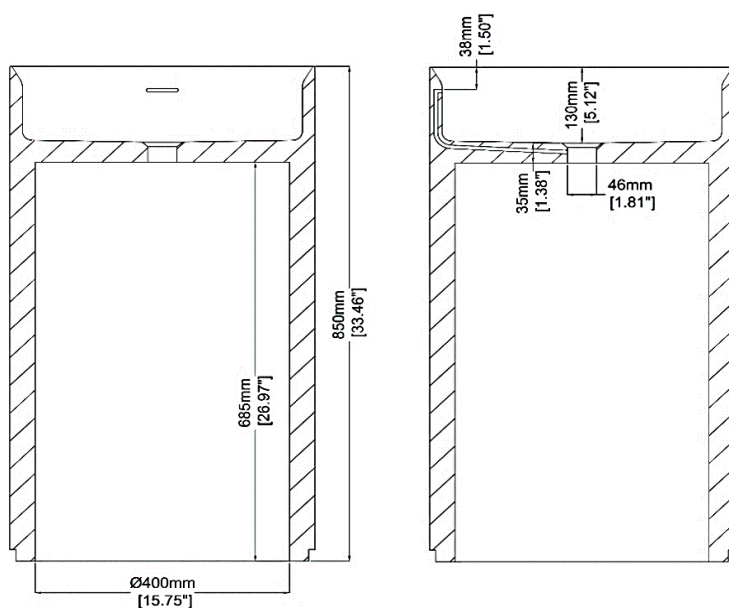

## Freestanding basin H49025

Ø480 x 850 mm

Ø18.90 x 33.46 inches

Available in various reconstituted stone colours.

Matching MarbleForm® pop up waste included.

UV Resistant

Slip Resistant

Stain Resistant

Technical Information		
Weight	110 kg	/ 243 lbs
Weight with Water	128 kg	/ 282 lbs
Capacity	18 L	/ 4.76 US gal
Water Depth to Overflow	86 mm	/ 3.39 "

\* All measurements are subject to change and variation.