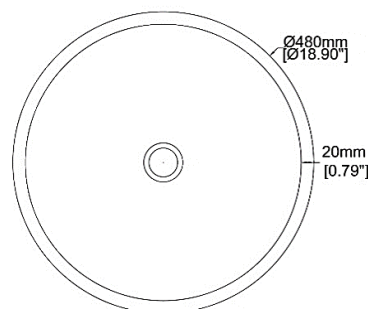

## Freestanding basin H49025

Ø480 x 850 mm

Ø18.90 x 33.46 inches

Available in various reconstituted stone colours.

Matching MarbleForm® pop up waste included.

UV Resistant

Slip Resistant

Stain Resistant

Technical Information		
Weight	110 kg	/ 243 lbs
Weight with Water	128 kg	/ 282 lbs
Capacity	18 L	/ 4.76 US gal
Water Depth to Overflow	86 mm	/ 3.39 "

\* All measurements are subject to change and variation.