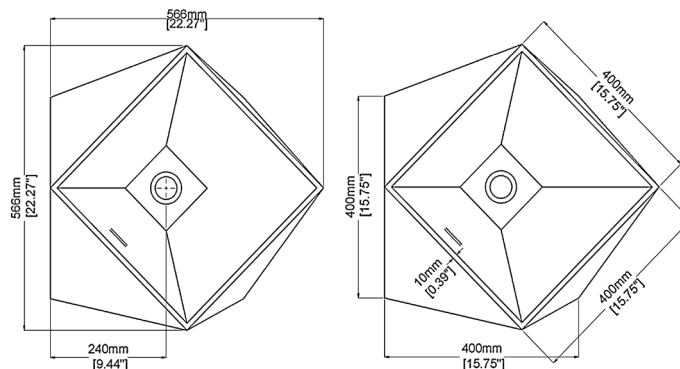

Matrix

Freestanding basin H49024

566 x 566 x 850 mm
22.27 x 22.27 x 33.46 inches

Available in various reconstituted stone colours.

Please order Chrome/ MarbleForm® pop up waste separately.

UV Resistant

Slip Resistant

Technical Information	
Weight	179 kg / 395 lbs
Weight with Water	187 kg / 412 lbs
Capacity	8 L / 2.11 US gal
Water Depth to Overflow	117 mm / 4.61 "

* All measurements are subject to change and variation.