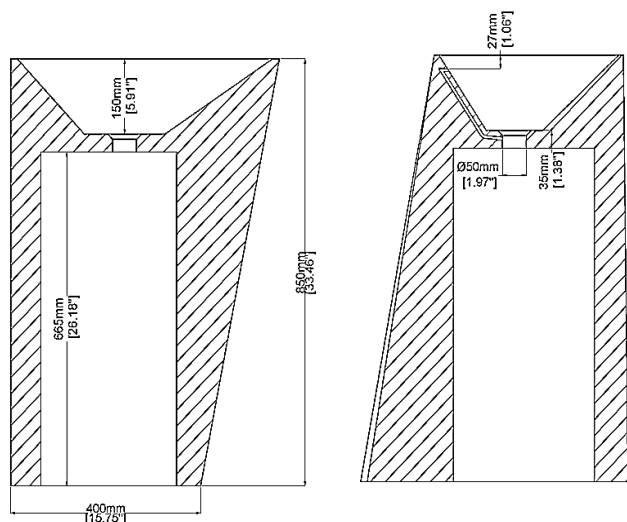

Matrix

Freestanding basin H49024

566 x 566 x 850 mm
22.27 x 22.27 x 33.46 inches

Available in various reconstituted stone colours.

Please order Chrome/ MarbleForm® pop up waste separately.

UV Resistant

Slip Resistant

Technical Information	
Weight	179 kg / 395 lbs
Weight with Water	187 kg / 412 lbs
Capacity	8 L / 2.11 US gal
Water Depth to Overflow	117 mm / 4.61 "

* All measurements are subject to change and variation.