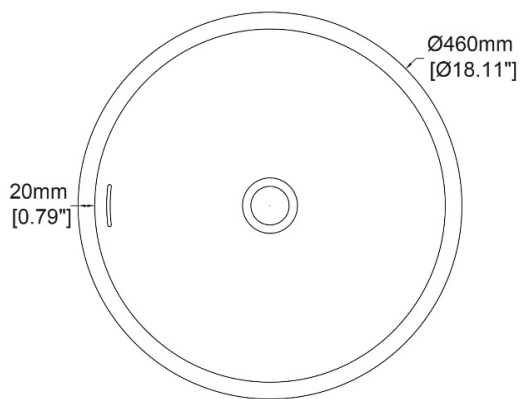

## Countertop basin

**H47033**

Ø460 x 142 mm

Ø18.11 x 5.59 inches

Available in various reconstituted stone colours.

Please order Chrome/ MarbleForm® pop up waste separately.

UV Resistant

Slip Resistant

Technical Information	
<b>Weight</b>	10 kg / 22 lbs
<b>Weight with Water</b>	19 kg / 42 lbs
<b>Capacity</b>	9 L / 2.38 US gal
<b>Water Depth to Overflow</b>	81 mm / 3.19 "

\* All measurements are subject to change and variation.