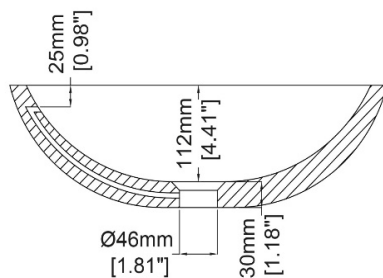

## Countertop basin

**H47033**

Ø460 x 142 mm

Ø18.11 x 5.59 inches

Available in various reconstituted stone colours.

Please order Chrome/ MarbleForm® pop up waste separately.

UV Resistant

Slip Resistant

Technical Information	
<b>Weight</b>	10 kg / 22 lbs
<b>Weight with Water</b>	19 kg / 42 lbs
<b>Capacity</b>	9 L / 2.38 US gal
<b>Water Depth to Overflow</b>	81 mm / 3.19 "

\* All measurements are subject to change and variation.