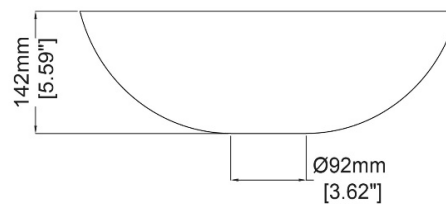

## Countertop basin

**H47033**

Ø460 x 142 mm

Ø18.11 x 5.59 inches

Available in various reconstituted stone colours.

Please order Chrome/ MarbleForm® pop up waste separately.

UV Resistant

Slip Resistant

Technical Information	
<b>Weight</b>	10 kg / 22 lbs
<b>Weight with Water</b>	19 kg / 42 lbs
<b>Capacity</b>	9 L / 2.38 US gal
<b>Water Depth to Overflow</b>	81 mm / 3.19 "

\* All measurements are subject to change and variation.