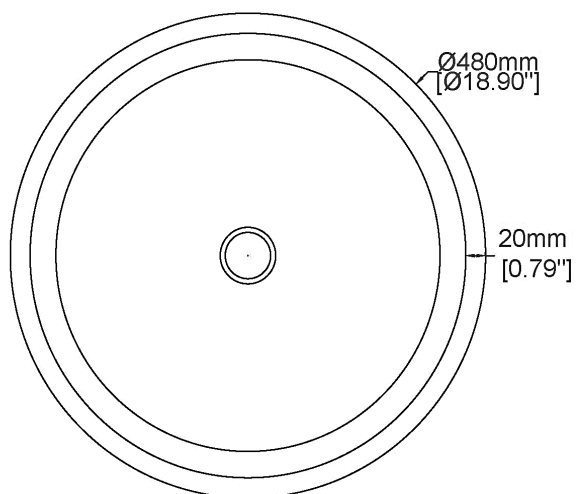

## Countertop basin

H47032

Ø480 x 150 mm

Ø18.90 x 5.91 inches

Available in various reconstituted stone colours.

Please order Chrome/ MarbleForm® pop up waste separately.

UV Resistant

Slip Resistant

Technical Information		
<b>Weight</b>	16 kg	/ 35 lbs
<b>Weight with Water</b>	28 kg	/ 62 lbs
<b>Capacity</b>	12 L	/ 3.17 US gal

\* All measurements are subject to change and variation.

\* This specification sheet should not be used as an installation guide. Please contact Claybrook for CAD drawings.