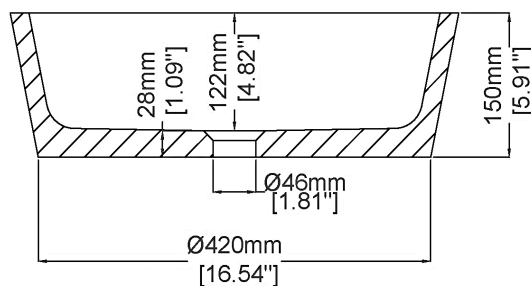

## Countertop basin

H47032

Ø480 x 150 mm

Ø18.90 x 5.91 inches

Available in various reconstituted stone colours.

Please order Chrome/ MarbleForm® pop up waste separately.

UV Resistant

Slip Resistant

Technical Information		
<b>Weight</b>	16 kg	/ 35 lbs
<b>Weight with Water</b>	28 kg	/ 62 lbs
<b>Capacity</b>	12 L	/ 3.17 US gal

\* All measurements are subject to change and variation.

\* This specification sheet should not be used as an installation guide. Please contact Claybrook for CAD drawings.