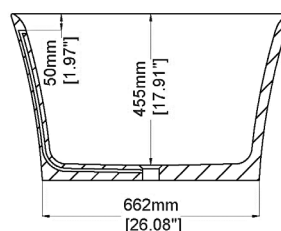

Opus 1600

Freestanding bath H46205

1600 x 853 x 500 mm
62.99 x 33.60 x 19.69 inches

Available in various reconstituted stone colours.

Please order Chrome/ MarbleForm® pop up waste separately.

UV Resistant

Slip Resistant

Technical Information	
Weight	190 kg / 419 lbs
Weight with Water	471 kg / 1038 lbs
Capacity	281 L / 74.23 US gal
Water Depth to Overflow	396 mm / 15.59 "

* All measurements are subject to change and variation.