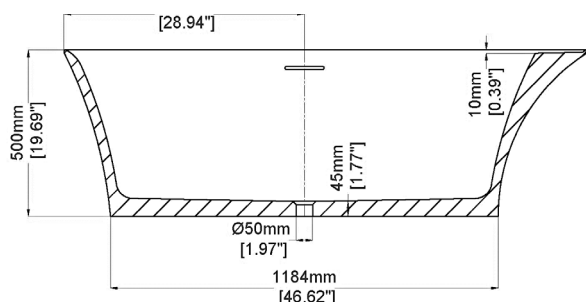

Opus 1600

Freestanding bath H46205

1600 x 853 x 500 mm
62.99 x 33.60 x 19.69 inches

Available in various reconstituted stone colours.

Please order Chrome/ MarbleForm® pop up waste separately.

UV Resistant

Slip Resistant

Technical Information	
Weight	190 kg / 419 lbs
Weight with Water	471 kg / 1038 lbs
Capacity	281 L / 74.23 US gal
Water Depth to Overflow	396 mm / 15.59 "

* All measurements are subject to change and variation.