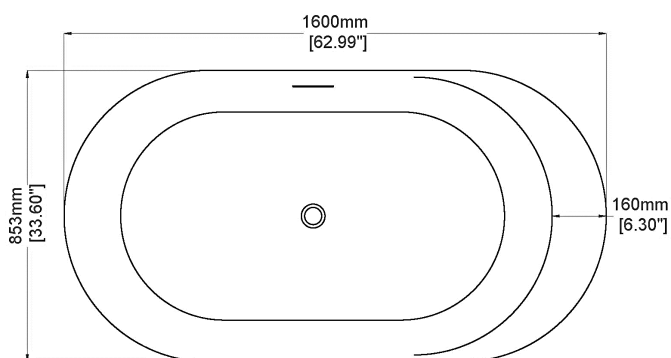

Opus 1600

Freestanding bath H46205

1600 x 853 x 500 mm
62.99 x 33.60 x 19.69 inches

Available in various reconstituted stone colours.

Please order Chrome/ MarbleForm® pop up waste separately.

UV Resistant

Slip Resistant

Technical Information	
Weight	190 kg / 419 lbs
Weight with Water	471 kg / 1038 lbs
Capacity	281 L / 74.23 US gal
Water Depth to Overflow	396 mm / 15.59 "

* All measurements are subject to change and variation.