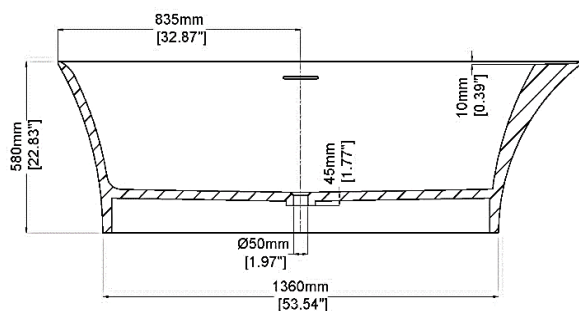

Opus 1800

Freestanding bath H46202

1800 x 900 x 580 mm
70.87 x 35.43 x 22.83 inches

Available in various reconstituted stone colours.

Please order Chrome/ MarbleForm® pop up waste separately.

UV
Resistant

Slip
Resistant

Technical Information	
Weight	226 kg / 498 lbs
Weight with Water	538 kg / 1186 lbs
Capacity	312 L / 82.42 US gal
Water Depth to Overflow	384 mm / 15.12 "

* All measurements are subject to change and variation.