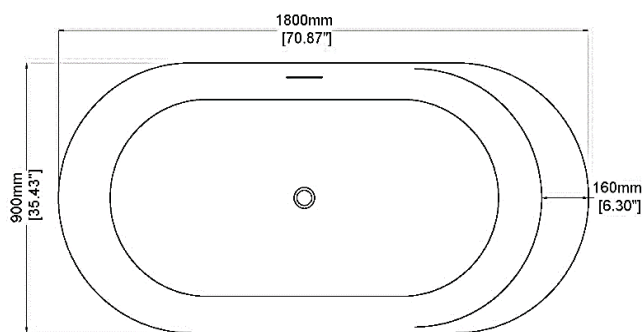

Opus 1800

Freestanding bath H46202

1800 x 900 x 580 mm
70.87 x 35.43 x 22.83 inches

Available in various reconstituted stone colours.

Please order Chrome/ MarbleForm® pop up waste separately.

UV
Resistant

Slip
Resistant

Technical Information	
Weight	226 kg / 498 lbs
Weight with Water	538 kg / 1186 lbs
Capacity	312 L / 82.42 US gal
Water Depth to Overflow	384 mm / 15.12 "

* All measurements are subject to change and variation.