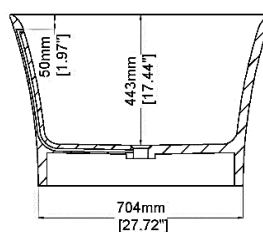

Opus 1800

Freestanding bath H46202

1800 x 900 x 580 mm
70.87 x 35.43 x 22.83 inches

Available in various reconstituted stone colours.

Please order Chrome/ MarbleForm® pop up waste separately.

UV
Resistant

Slip
Resistant

Technical Information	
Weight	226 kg / 498 lbs
Weight with Water	538 kg / 1186 lbs
Capacity	312 L / 82.42 US gal
Water Depth to Overflow	384 mm / 15.12 "

* All measurements are subject to change and variation.