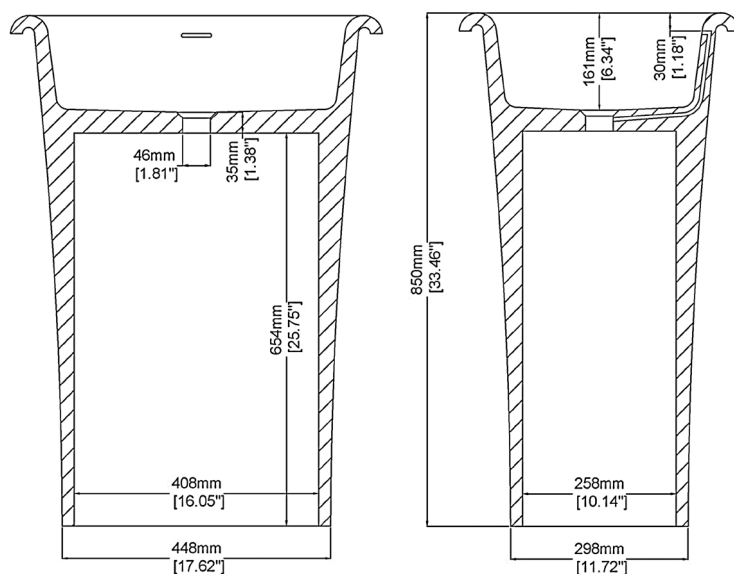

Evolve

Freestanding basin H45923

620 x 470 x 850 mm
24.41 x 18.50 x 33.46 inches

Available in various reconstituted stone colours.

Please order Chrome/ MarbleForm® pop up waste separately.

UV Resistant

Slip Resistant

Technical Information		
Weight	83 kg	/ 183 lbs
Weight with Water	99 kg	/ 218 lbs
Capacity	16 L	/ 4.23 US gal
Water Depth to Overflow	125 mm	/ 4.92 "

* All measurements are subject to change and variation.