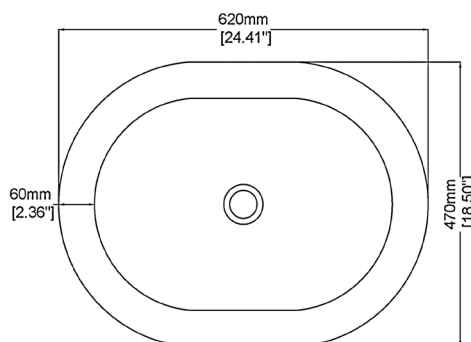

Evolve

Freestanding basin H45923

620 x 470 x 850 mm
24.41 x 18.50 x 33.46 inches

Available in various reconstituted stone colours.

Please order Chrome/ MarbleForm® pop up waste separately.

UV Resistant

Slip Resistant

Technical Information		
Weight	83 kg	/ 183 lbs
Weight with Water	99 kg	/ 218 lbs
Capacity	16 L	/ 4.23 US gal
Water Depth to Overflow	125 mm	/ 4.92 "

* All measurements are subject to change and variation.