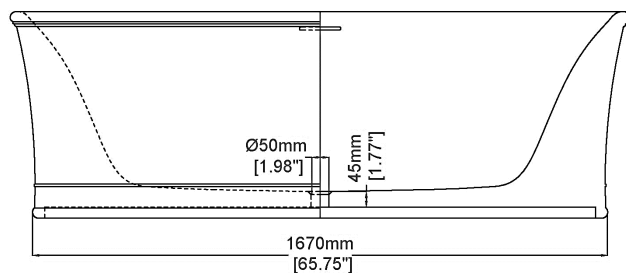

Chelsea

Freestanding bath H45004

1800 x 850 x 600 mm
70.87 x 33.46 x 23.62 inches

Available in various reconstituted stone colours.

Please order Chrome/ MarbleForm® pop up waste separately.

UV Resistant

Slip Resistant

Technical Information		
Weight	235 kg	/ 518 lbs
Weight with Water	635 kg	/ 1400 lbs
Capacity	400 L	/ 105.67 US gal
Water Depth to Overflow	469 mm	/ 18.46 "

* All measurements are subject to change and variation.