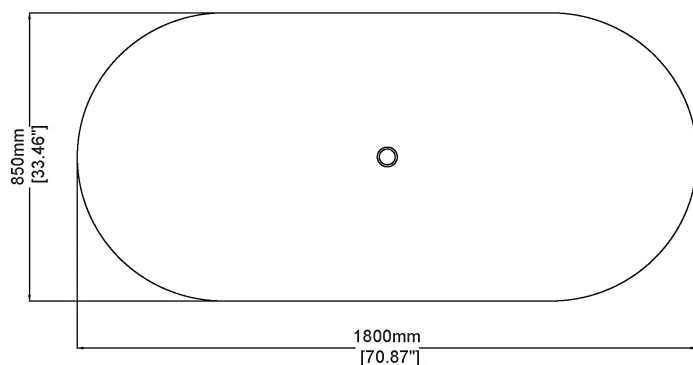

Chelsea

Freestanding bath H45004

1800 x 850 x 600 mm
70.87 x 33.46 x 23.62 inches

Available in various reconstituted stone colours.

Please order Chrome/ MarbleForm® pop up waste separately.

UV Resistant

Slip Resistant

Technical Information		
Weight	235 kg	/ 518 lbs
Weight with Water	635 kg	/ 1400 lbs
Capacity	400 L	/ 105.67 US gal
Water Depth to Overflow	469 mm	/ 18.46 "

* All measurements are subject to change and variation.