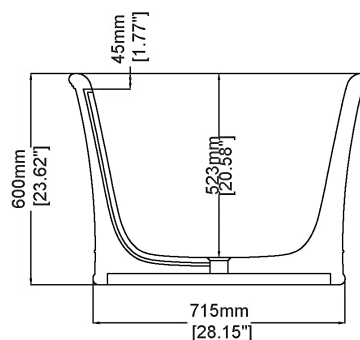

Chelsea

Freestanding bath H45004

1800 x 850 x 600 mm
70.87 x 33.46 x 23.62 inches

Available in various reconstituted stone colours.

Please order Chrome/ MarbleForm® pop up waste separately.

UV Resistant

Slip Resistant

Technical Information		
Weight	235 kg	/ 518 lbs
Weight with Water	635 kg	/ 1400 lbs
Capacity	400 L	/ 105.67 US gal
Water Depth to Overflow	469 mm	/ 18.46 "

* All measurements are subject to change and variation.