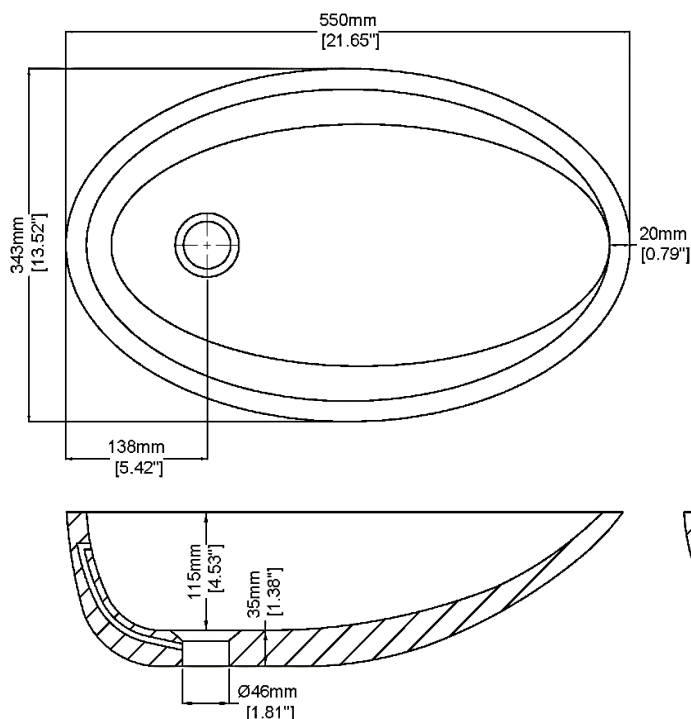

## Countertop basin H34026

550 x 343 x 150 mm  
21.65 x 13.52 x 5.91 inches

Available in various reconstituted stone colours.

Please order Chrome/ MarbleForm® pop up waste separately.

UV Resistant

Slip Resistant

| Technical Information   |       |               |
|-------------------------|-------|---------------|
| Weight                  | 15 kg | / 33 lbs      |
| Weight with Water       | 22 kg | / 49 lbs      |
| Capacity                | 7 L   | / 1.85 US gal |
| Water Depth to Overflow | 79 mm | / 3.11 "      |