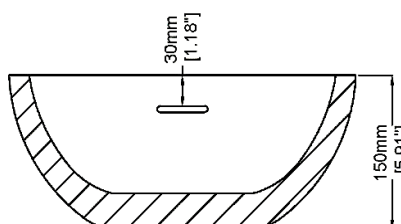

## Countertop basin H34026

550 x 343 x 150 mm  
21.65 x 13.52 x 5.91 inches

Available in various reconstituted stone colours.

Please order Chrome/ MarbleForm® pop up waste separately.

UV Resistant

Slip Resistant

| Technical Information   |       |               |
|-------------------------|-------|---------------|
| Weight                  | 15 kg | / 33 lbs      |
| Weight with Water       | 22 kg | / 49 lbs      |
| Capacity                | 7 L   | / 1.85 US gal |
| Water Depth to Overflow | 79 mm | / 3.11 "      |