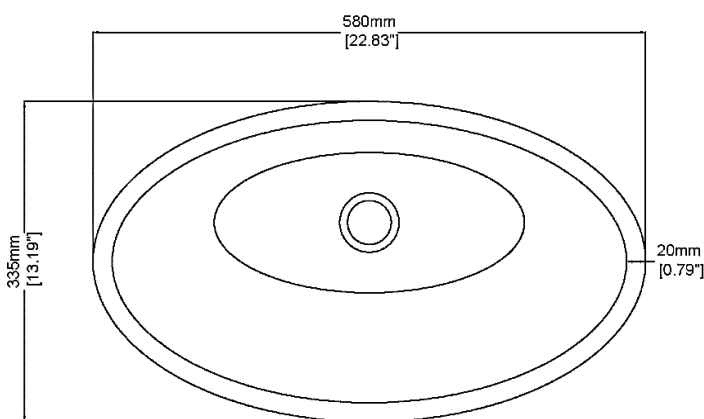

Ellipse

Countertop basin

H31326

580 x 335 x 143 mm

22.83 x 13.19 x 5.61 inches

Available in various reconstituted stone colours.

Please order Chrome/ MarbleForm® pop up waste separately.

UV Resistant

Technical Information	
Weight	12 kg / 26 lbs
Weight with Water	21 kg / 46 lbs
Capacity	9 L / 2.38 US gal
Water Depth to Overflow	76.5 mm / 3.01 "

* All measurements are subject to change and variation.