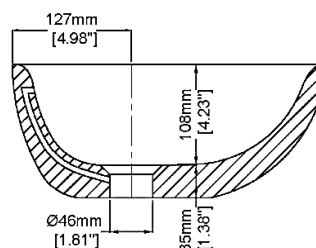

Ellipse

Countertop basin

H31326

580 x 335 x 143 mm

22.83 x 13.19 x 5.61 inches

Available in various reconstituted stone colours.

Please order Chrome/ MarbleForm® pop up waste separately.

UV Resistant

Technical Information	
Weight	12 kg / 26 lbs
Weight with Water	21 kg / 46 lbs
Capacity	9 L / 2.38 US gal
Water Depth to Overflow	76.5 mm / 3.01 "

* All measurements are subject to change and variation.