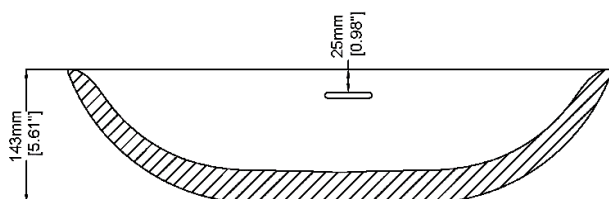

Ellipse

Countertop basin

H31326

580 x 335 x 143 mm

22.83 x 13.19 x 5.61 inches

Available in various reconstituted stone colours.

Please order Chrome/ MarbleForm® pop up waste separately.

UV Resistant

Technical Information	
Weight	12 kg / 26 lbs
Weight with Water	21 kg / 46 lbs
Capacity	9 L / 2.38 US gal
Water Depth to Overflow	76.5 mm / 3.01 "

* All measurements are subject to change and variation.