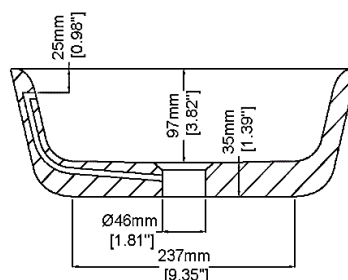

Soho

Countertop basin H30425

560 x 370 x 132 mm
22.05 x 14.57 x 5.20 inches

Available in various reconstituted stone colours.

Please order Chrome/ MarbleForm® pop up waste separately.

UV Resistant

Slip Resistant

Technical Information		
Weight	15 kg	/ 33 lbs
Weight with Water	26 kg	/ 57 lbs
Capacity	11 L	/ 2.91 US gal
Water Depth to Overflow	66 mm	/ 2.6 "

* All measurements are subject to change and variation.

* This specification sheet should not be used as an installation guide. Please contact Claybrook for CAD drawings.