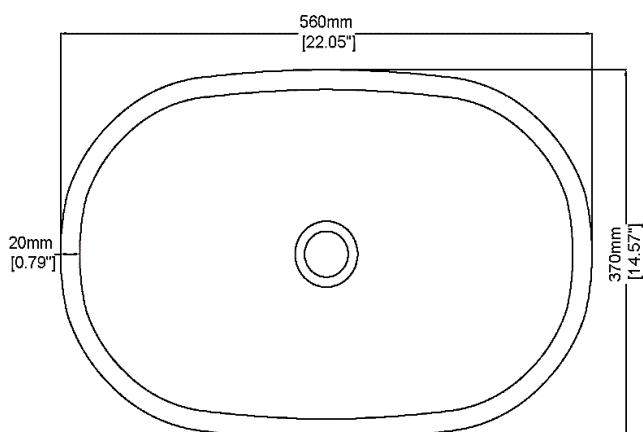

Soho

Countertop basin H30425

560 x 370 x 132 mm
22.05 x 14.57 x 5.20 inches

Available in various reconstituted stone colours.

Please order Chrome/ MarbleForm® pop up waste separately.

UV Resistant

Slip Resistant

Technical Information		
Weight	15 kg	/ 33 lbs
Weight with Water	26 kg	/ 57 lbs
Capacity	11 L	/ 2.91 US gal
Water Depth to Overflow	66 mm	/ 2.6 "

* All measurements are subject to change and variation.

* This specification sheet should not be used as an installation guide. Please contact Claybrook for CAD drawings.