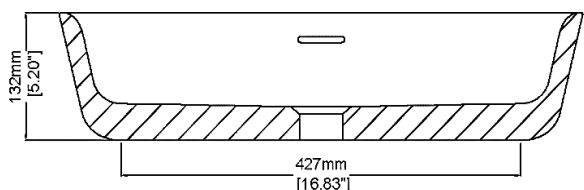

Soho

Countertop basin H30425

560 x 370 x 132 mm
22.05 x 14.57 x 5.20 inches

Available in various reconstituted stone colours.

Please order Chrome/ MarbleForm® pop up waste separately.

UV Resistant

Slip Resistant

Technical Information		
Weight	15 kg	/ 33 lbs
Weight with Water	26 kg	/ 57 lbs
Capacity	11 L	/ 2.91 US gal
Water Depth to Overflow	66 mm	/ 2.6 "

* All measurements are subject to change and variation.

* This specification sheet should not be used as an installation guide. Please contact Claybrook for CAD drawings.