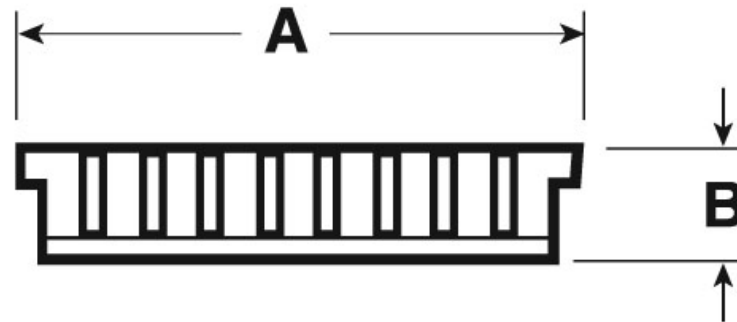

Submittal Sheet

Part Description:  
 3/4" PVC FR-Pro Gray DWV Endura Floor  
 Drain Grate

Part Number:  
 384750-3

Approvals and Listings maintained by:  
 Canplas Industries Ltd  
 Canada: 1-800-461-5300 USA: 1-888-461-5307

Part #	Part UPC	Colour	Size (inches)	Ctn Qty	Ctn Bar Code	Ctn. Wt (Kgs)	Ctn. Wt (lbs)	Skid Cubic (m)	Skid Cubic (ft)	Ctns/Skid
384750-3	662671021496	GREY	2	1	10662671380309	0.57	1.25	1.79	63.37	48

Dimensions (inches)