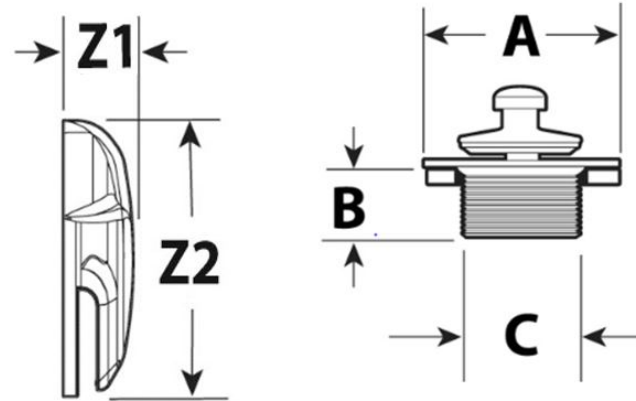

Submittal Sheet

Part Description:  
Lift & Turn Trim Kit Polished Chrome

Part Number:  
332809PCL

Approvals and Listings maintained by:  
Canplas Industries Ltd  
Canada: 1-800-461-5300 USA: 1-888-461-5307

| Part #    | Part UPC     | Colour | Size (inches) | Ctn Qty | Ctn Bar Code   | Ctn. Wt (Kgs) | Ctn. Wt (lbs) | Skid Cubic (m) | Skid Cubic (ft) | Ctns/Skid |
|-----------|--------------|--------|---------------|---------|----------------|---------------|---------------|----------------|-----------------|-----------|
| 332809PCL | 662671073266 | CHROME |               | 24      | 10662671073263 | 3.99          | 8.80          | 1.63           | 57.55           | 72        |

Dimensions (inches)

| A    | B    | C    | Z1   | Z2   |
|------|------|------|------|------|
| 2.75 | 1.33 | 1.87 | 0.81 | 3.25 |