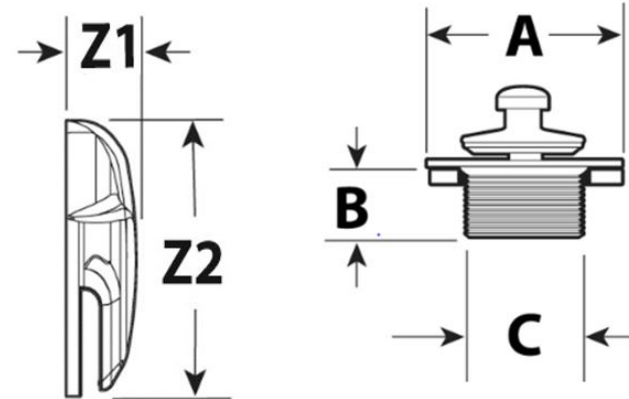

Submittal Sheet

Part Description:  
Lift & Turn Trim Kit Matte Black

Part Number:  
332809MBL

Approvals and Listings maintained by:  
Canplas Industries Ltd  
Canada: 1-800-461-5300 USA: 1-888-461-5307

Part #	Part UPC	Colour	Size (inches)	Ctn Qty	Ctn Bar Code	Ctn. Wt (Kgs)	Ctn. Wt (lbs)	Skid Cubic (m)	Skid Cubic (ft)	Ctns/Skid
332809MBL	662671073259	BLACK		24	10662671073256	4.19	9.24	1.63	57.55	72

Dimensions (inches)

A	B	C	Z1	Z2
2.75	1.33	1.87	0.81	3.25