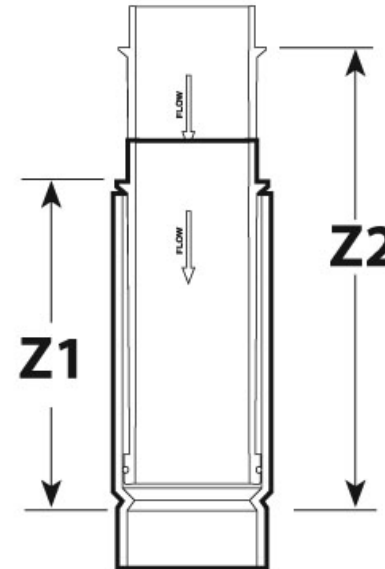

Submittal Sheet

Part Description:

1-1/2" ABS DWV Type 1 Expansion Joint, H X Spigot

Part Number:

113811BBC

Approvals and Listings maintained by:
 Canplas Industries Ltd
 Canada: 1-800-461-5300 USA: 1-888-461-5307

Part #	Part UPC	Colour	Size (inches)	Ctn Qty	Ctn Bar Code	Ctn. Wt (Kgs)	Ctn. Wt (lbs)	Skid Cubic (m)	Skid Cubic (ft)	Ctns/Skid
113811BBC	662671102973	BLACK	1-1/2X1-1/2	12	50662671102978	2.88	6.34	1.79	63.37	144

Dimensions (inches)

Z1	Z2
5.51	8.51