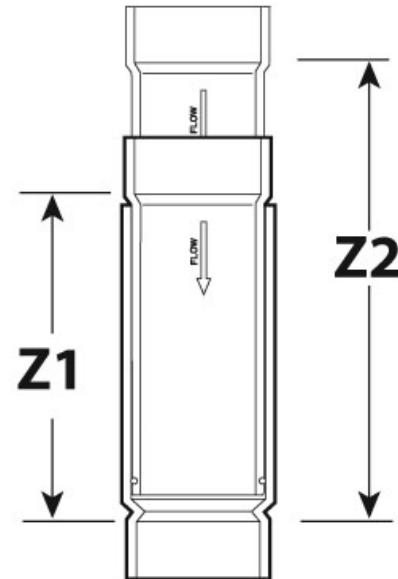

Submittal Sheet

Part Description:

1-1/2" ABS DWV Type 1 Expansion Joint, H X H

Part Number:

113811ABC

Approvals and Listings maintained by:  
 Canplas Industries Ltd  
 Canada: 1-800-461-5300 USA: 1-888-461-5307

Part #	Part UPC	Colour	Size (inches)	Ctn Qty	Ctn Bar Code	Ctn. Wt (Kgs)	Ctn. Wt (lbs)	Skid Cubic (m)	Skid Cubic (ft)	Ctns/Skid
113811ABC	662671102966	BLACK	1-1/2X1-1/2	12	50662671102961	2.90	6.38	1.79	63.37	144

Dimensions (inches)

Z1	Z2
5.51	8.51