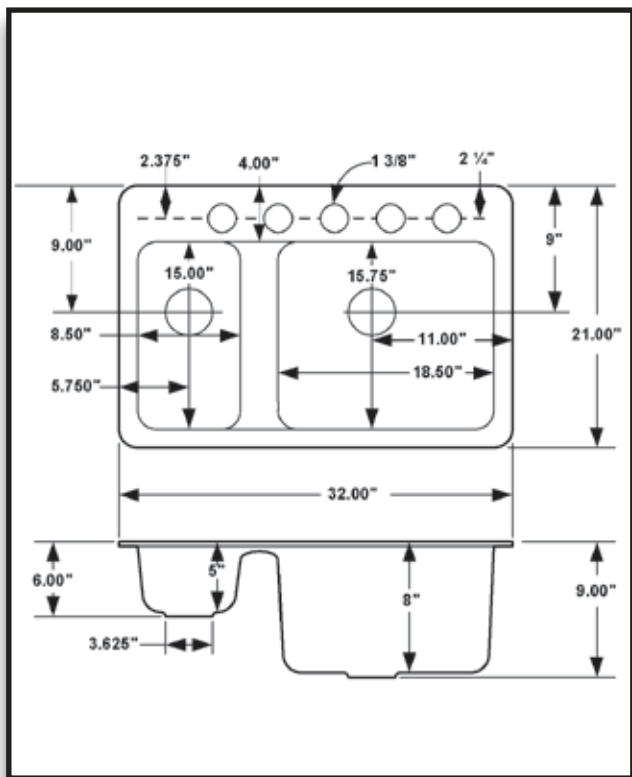

32" x 21" Kitchen Sink  
 Flat Rim  
 Tile-In or Undercounter Mount

Accessories (Sold Separately)  
 Mounting Rim

Zuma

Cat. No.	Size	Depth	Ship Wt.
770	32" x 21"	9"	90 lbs.

ACID RESISTANT ENAMEL ON CAST IRON  
 \*Rough-in dimensions may vary 1/4"