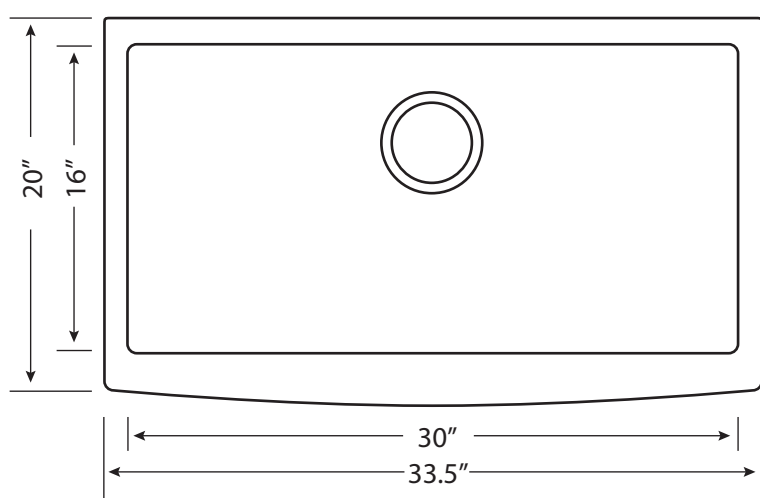

755
UM
FS

Leilani

Overall Size: 33.5" X 20" X 9.5"
Right / Left Side apron is 6" front to back
Bowl Size: 30" x 16" x 9.5"

Center of Drain from back wall: 6.5"
3 1/2" Drain

Material:
Enameled Cast Iron

Shipping Weight:
150 lbs.

Accessories
(Sold Separately):
Sink Tray

ACID RESISTANT ENAMEL
ON CAST IRON
Rough-in dimensions
may vary 1/4"

Undermount Accessory
Kit Included

755-UM-FS
(White Shown)

Leilani

755-UM-FS STC Sink Tray

White

1310 E. Borchard Ave. • Santa Ana, CA 92705 • P 714.656.1950 • F 714.656.1969
www.cecosinks.com