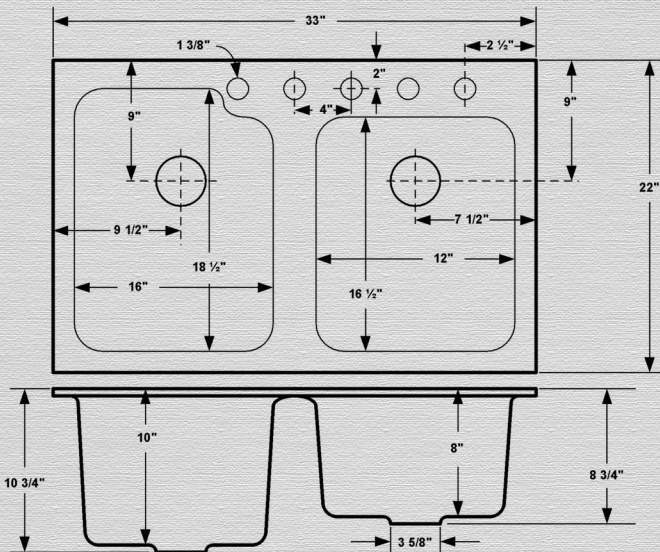

Redondo

735

Redondo

Redondo

33" x 22" x 10" Left Bowl / 8" Right Bowl
Offset Tile Edge Kitchen Sink

Available with 4 or 5 Faucet Holes

Sink Weight: 120 lbs.

735-4-STC Sink Tray