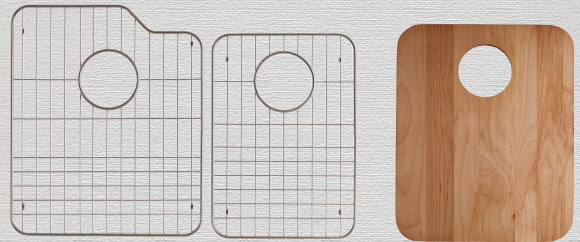

Redondo

735

Redondo

Redondo

33" x 22" x 10" Left Bowl / 8" Right Bowl
Offset Tile Edge Kitchen Sink

Available with 4 or 5 Faucet Holes

Sink Weight: 120 lbs.

735-4-STC Sink Tray