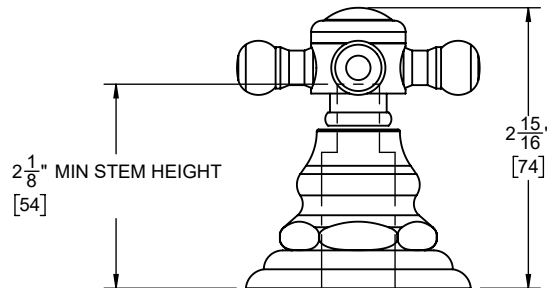

California Faucets®

Del Mar™

THREE HANDLE TUB & SHOWER TRIM

TO-6003L

Features

- Available in 28 finishes including 13 PVD finishes
- All brass construction
- Less head, arm, flange, and spout
- Requires rough valve: 3-VR (sold separately)

Codes/Standards Applicable

Product meets or exceeds the following:

- ASME A112.18.1/CSA B125.1

THROUGH-HOLE SPECIFICATIONS

MIN	RECOMMENDED	MAX
Ø 1" [25]	Ø 1-3/8" [35]	Ø 1-1/2" [38]

DIMENSIONS SHOWN TO NEAREST 1/16"
[DIMENSIONS SHOWN TO NEAREST 1mm]