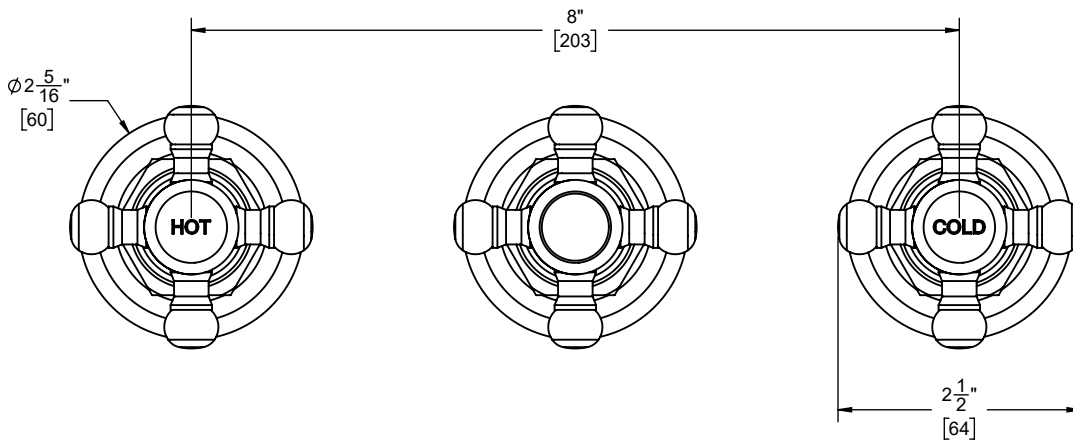

California Faucets®

Del Mar™

THREE HANDLE TUB & SHOWER TRIM

TO-6003L

Features

- Available in 28 finishes including 13 PVD finishes
- All brass construction
- Less head, arm, flange, and spout
- Requires rough valve: 3-VR (sold separately)

Codes/Standards Applicable

Product meets or exceeds the following:

- ASME A112.18.1/CSA B125.1

THROUGH-HOLE SPECIFICATIONS

MIN	RECOMMENDED	MAX
Ø 1" [25]	Ø 1-3/8" [35]	Ø 1-1/2" [38]

DIMENSIONS SHOWN TO NEAREST 1/16"
[DIMENSIONS SHOWN TO NEAREST 1mm]