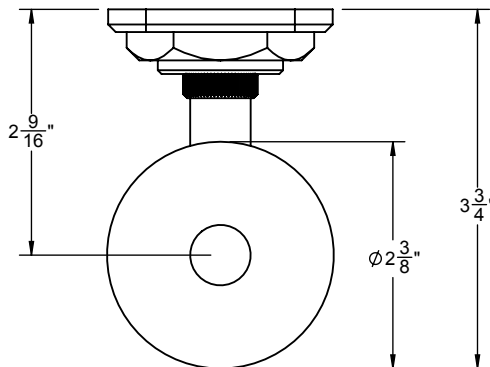

# Steampunk Bay™

VERTICAL POST TISSUE / TOWEL HOLDER

85-VTP

## Codes/Standards Applicable

Product meets or exceeds the following:

- None applicable

	(2X) 8 x 1-1/2" PHILLIPS HEAD SCREW
	(2X) 3/8" - 1/2" WALL ANCHOR