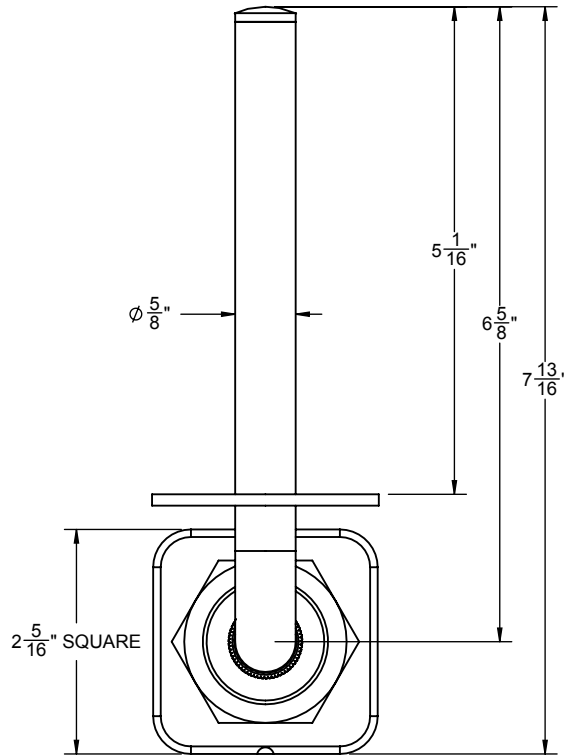

# Steampunk Bay™

VERTICAL POST TISSUE / TOWEL HOLDER

85-VTP

## Codes/Standards Applicable

Product meets or exceeds the following:

- None applicable

	(2X) 8 x 1-1/2" PHILLIPS HEAD SCREW
	(2X) 3/8" - 1/2" WALL ANCHOR