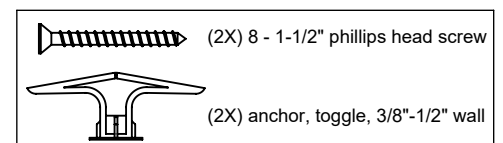

Features

- Available in 28 finishes including 13 PVD finishes
- All brass construction
- Includes all mounting hardware

77-RH

Codes/Standards

Product meets or exceeds the following:

- None applicable

Dimensions are inches, rounded to 1/16"
 [Dimensions in brackets are mm, rounded to 1mm]