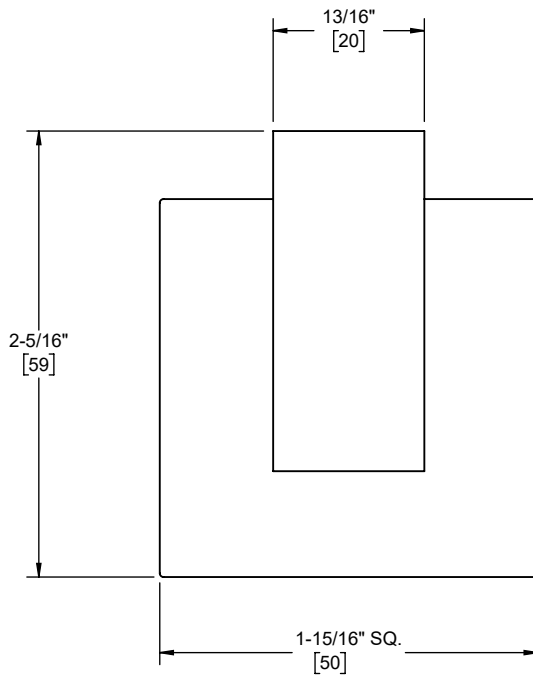

Features

- Available in 28 finishes including 13 PVD finishes
- All brass construction
- Includes all mounting hardware

77-RH

Codes/Standards

Product meets or exceeds the following:

- None applicable

Dimensions are inches, rounded to 1/16"
 [Dimensions in brackets are mm, rounded to 1mm]