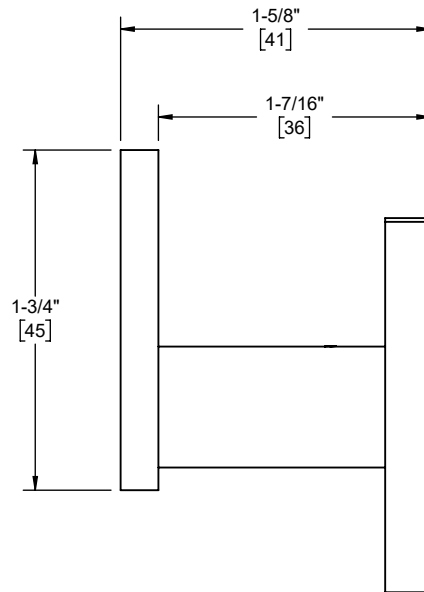

Features

- Available in 28 finishes including 13 PVD finishes
- All brass construction
- Includes all mounting hardware

77-RH

Codes/Standards

Product meets or exceeds the following:

- None applicable

Dimensions are inches, rounded to 1/16"
 [Dimensions in brackets are mm, rounded to 1mm]