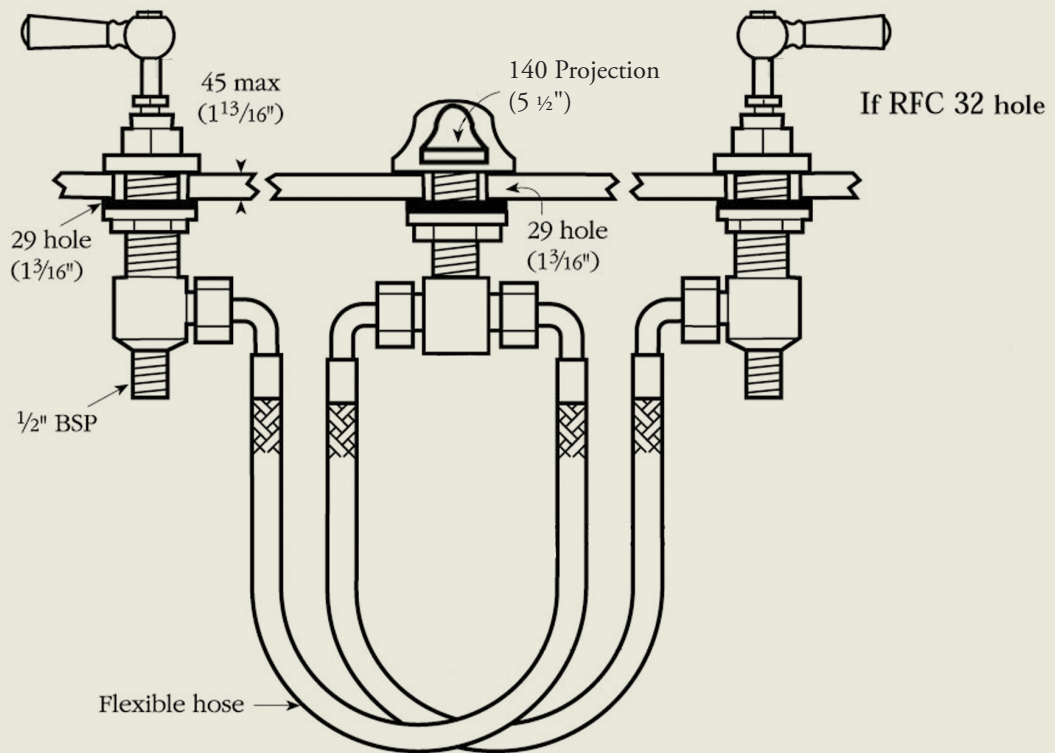

BY APPOINTMENT TO  
HER MAJESTY QUEEN ELIZABETH II  
MANUFACTURER OF KITCHEN & BATHROOM TAPS & MIXERS  
BARBER WILSONS & CO. LTD.  
LONDON

LONDON

BARBER WILSONS & CO

EST. 1905

Model No. RML6457-1890

Internals Standard-3/4 turn ceramic cartridge  
Optional compression cartridge available