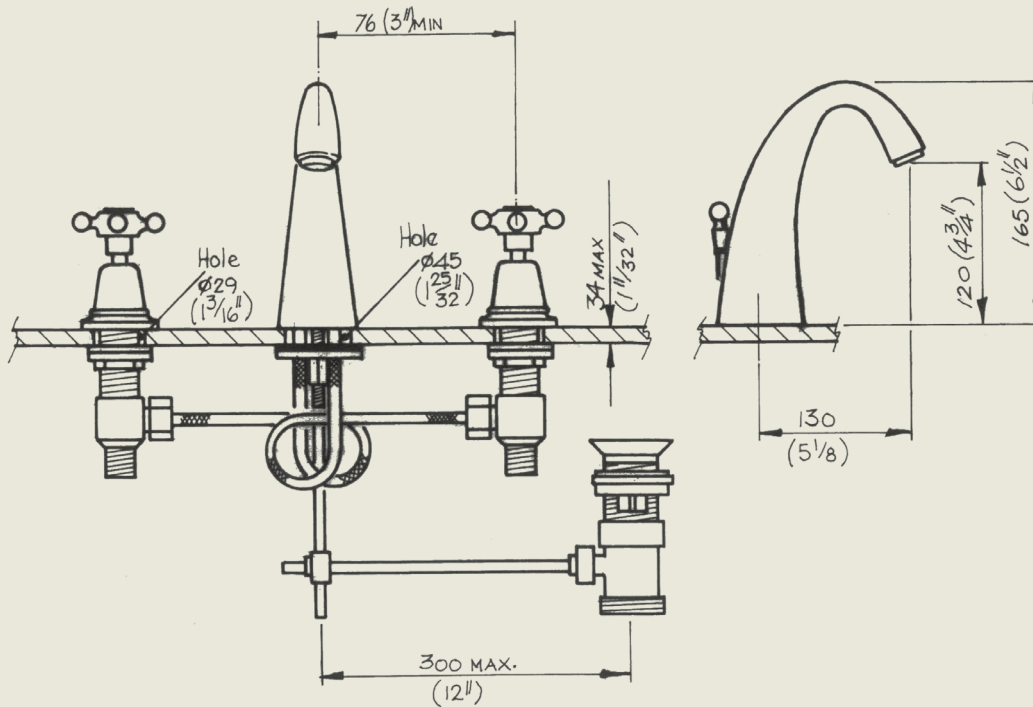

BY APPOINTMENT TO
HER MAJESTY QUEEN ELIZABETH II
MANUFACTURER OF KITCHEN & BATHROOM TAPS & MIXERS
BARBER WILSONS & CO. LTD.
LONDON

LONDON BARBER WILSONS & CO EST. 1905

Model No. RCL6459-1890 *image shows 1900 headwork

Internals Standard-3/4 ceramic cartridge
Optional compression cartridge available

MADE IN LONDON

info@barberwilsons.co.uk
+44 (0) 20 8888 3461

Barber Wilsons & Co Ltd, Crawley Road, London N22 6AH
REG. OFFICE. AS ABOVE - REG. NO. 100285 ENGLAND