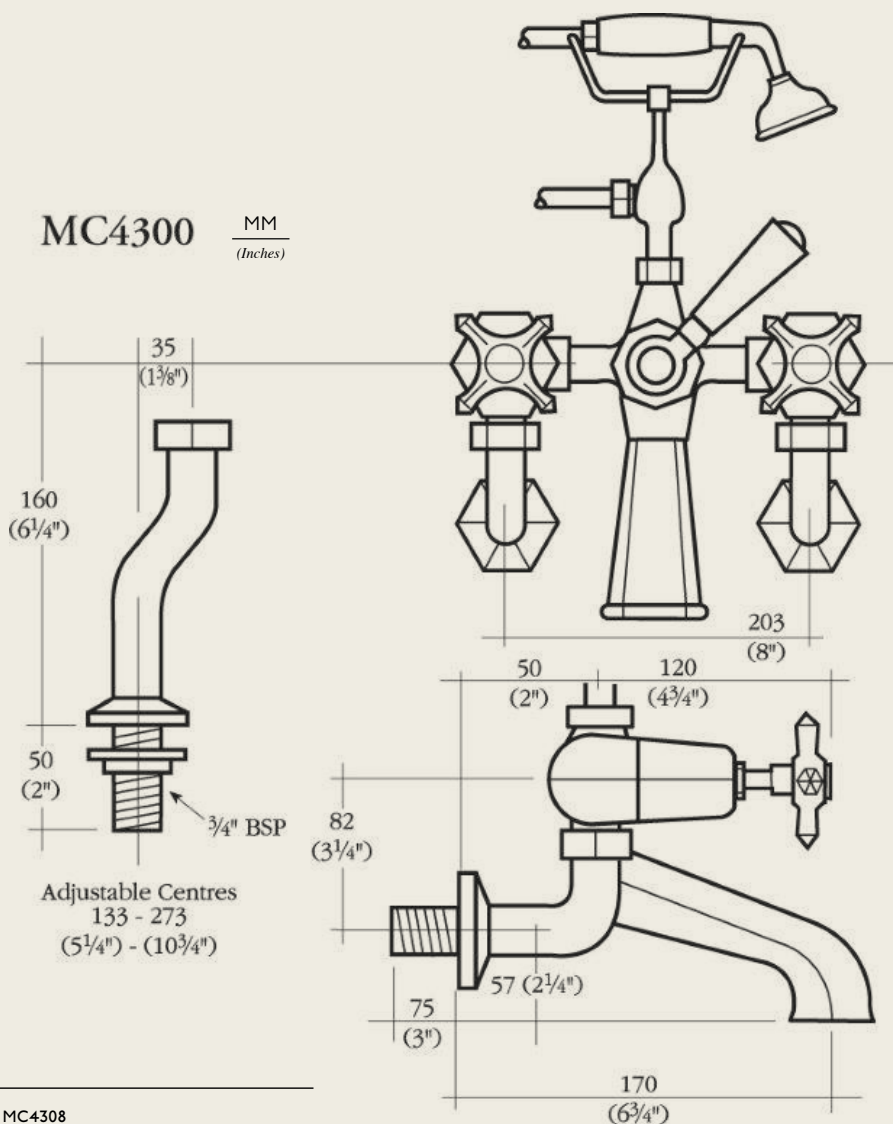

BY APPOINTMENT TO
HER MAJESTY QUEEN ELIZABETH II
MANUFACTURER OF KITCHEN & BATHROOM TAPS & MIXERS
BARBER WILSONS & CO. LTD.
LONDON

LONDON

BARBER WILSONS & CO

EST. 1905

MC4300

MM
(Inches)

MODEL NUMBER MC4308

INTERNALS Standard-3/4 turn ceramic cartridge Optional compression cartridge available

MADE IN LONDON

BW
& CO

info@barberwilsons.co.uk
+44 (0) 20 8888 3461

Barber Wilsons & Co Ltd, Crawley Road, London N22 6AH
REG. OFFICE. AS ABOVE · REG. NO. 100285 ENGLAND