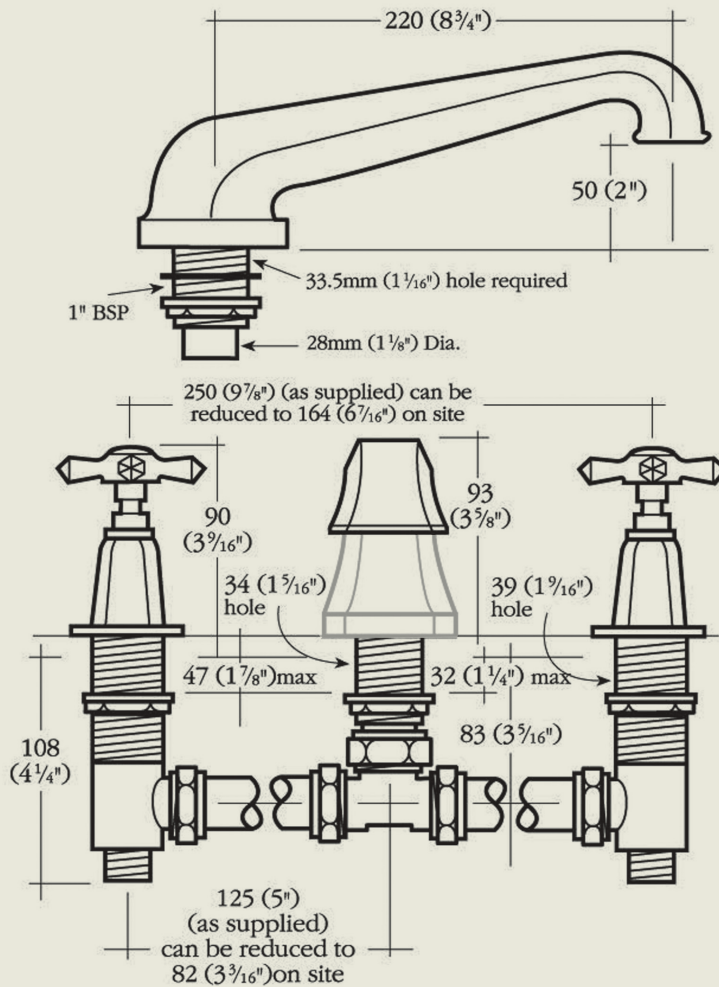

BY APPOINTMENT TO  
HER MAJESTY QUEEN ELIZABETH II  
MANUFACTURER OF KITCHEN & BATHROOM TAPS & MIXERS  
BARBER WILSONS & CO. LTD.  
LONDON

LONDON

BARBER WILSONS & CO

EST. 1905

Model No. MC3490

Internals Standard-3/4 turn ceramic cartridge  
Optional compression cartridge available