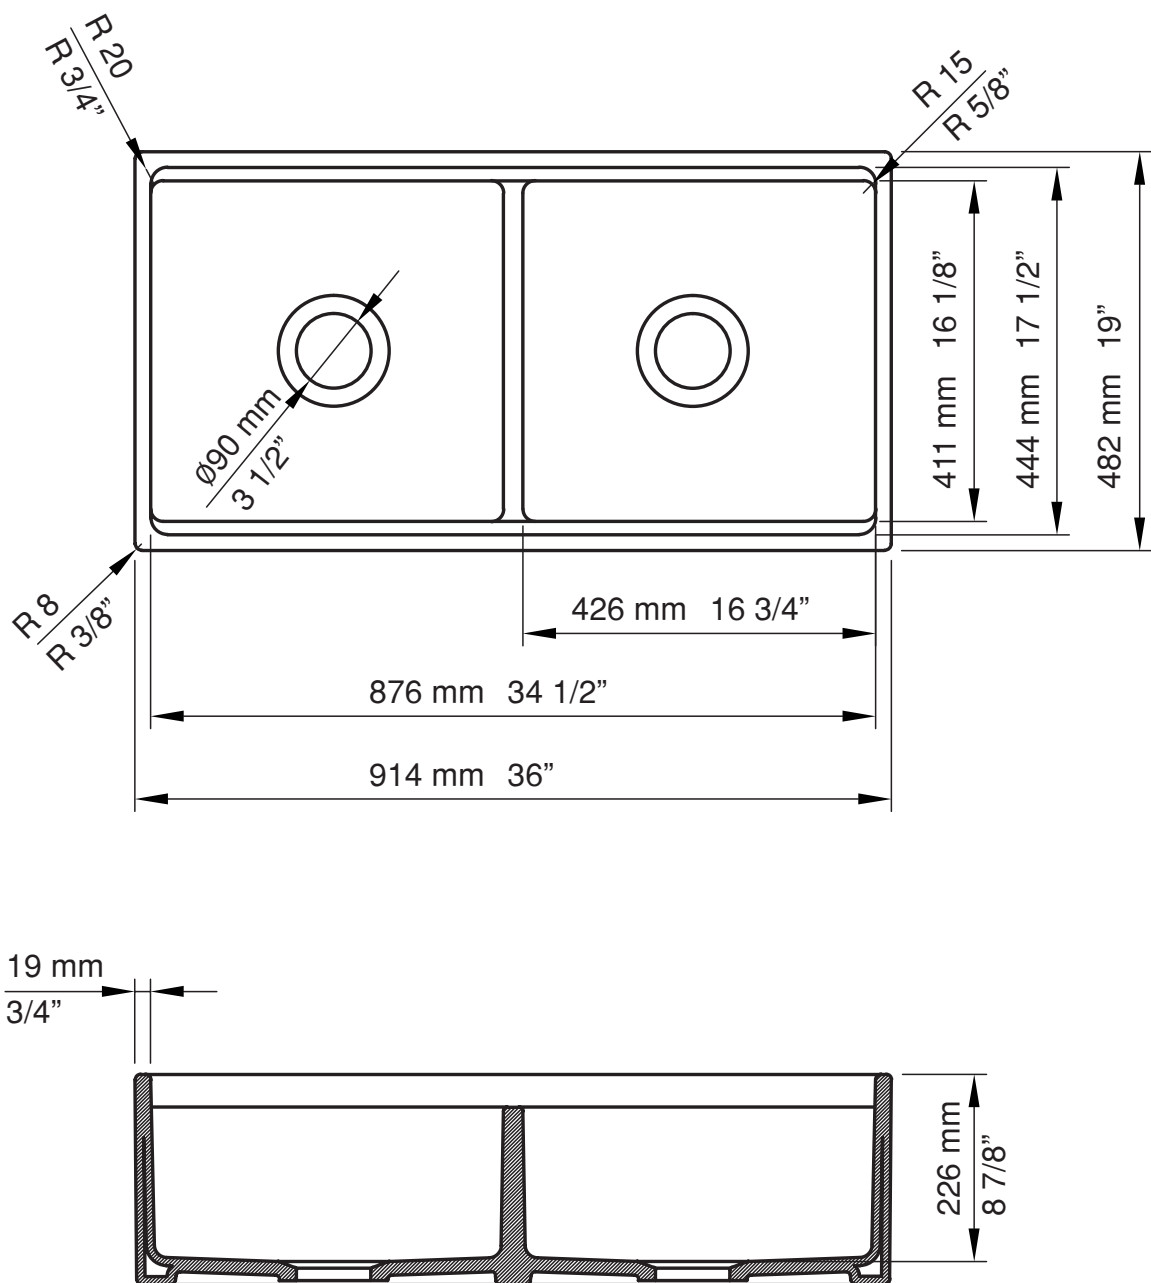

NOTES:

Refer to installation instructions supplied with kitchen sink for undermount, countertop or above counter custom installations.

Due to the fireclay process, dimensions may vary. Please use the actual sink that you will be installing in order to determine the cutout dimensions for your countertop.

CAUTION: Sink is heavy! Installer must provide adequate reinforcement for all load-bearing supports in accordance with installation instructions supplied with kitchen sink.

Fittings not included with fixture and must be ordered separately.

IMPORTANT: Dimensions of fixtures are nominal and may vary within the range of tolerance established by ANSI standards. These measurements are subject to change or cancellation. No responsibility is assumed for use of superseded or voided pages.