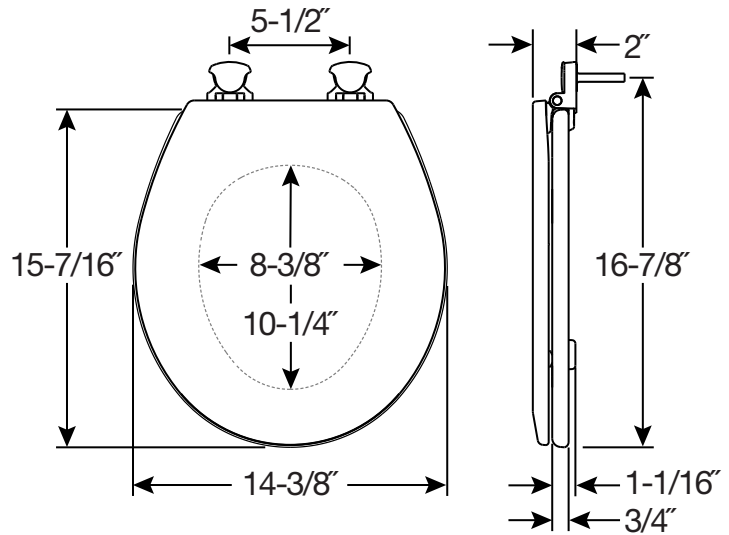

RESIDENTIAL ENAMELED WOOD TOILET SEAT

FEATURES:

- **Easy•Clean & Change®**
Removes for easy cleaning

SPECIFICATIONS:

Size: Round

Material: Enameled Wood

Style: Closed Front with Cover

Ring Bumpers: Two