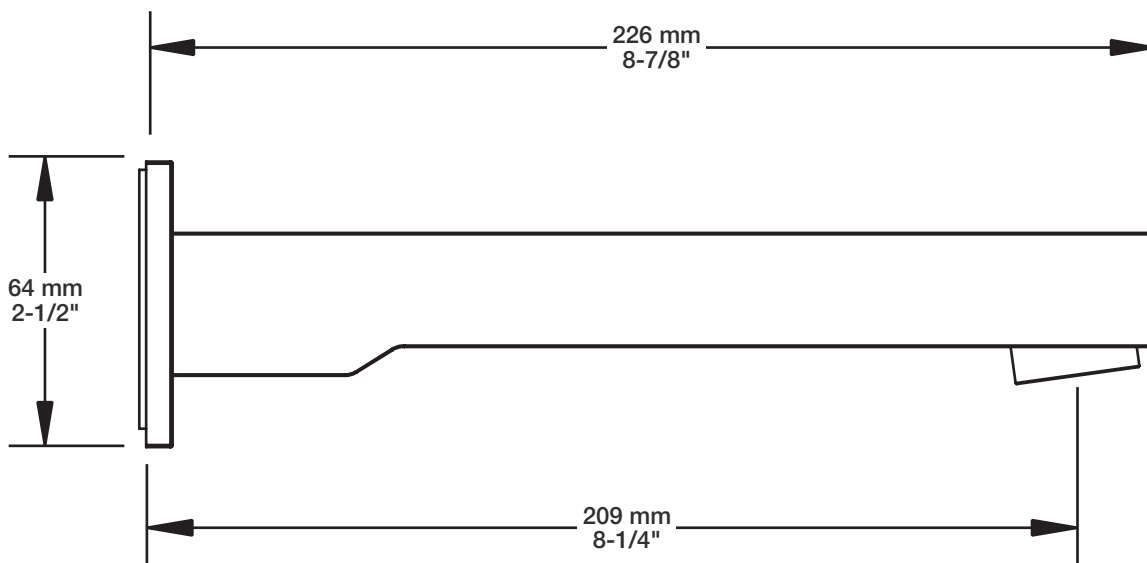

BARiL

Fiche Technique / Spec Sheet

BEC-0520-39-xx

STYLE × FONCTION

Description

- Bec de bain moderne carré sans inverseur
- Installation "slip-on"
- Square modern tub spout without diverter
- "Slip-on" installation

Finis disponibles / Available finishes

- CC: Chrome / *Chrome*
- NN: Nickel brossé / *Brushed Nickel*
- KK: Noir mat / *Matte Black*
- **: Fini spécial / *Special finish*
- GG: Or / *Gold*

Perçage pour l'installation
Hole size for installation

Min: Ø 20mm (3/4")
Max: Ø 35mm (1-3/8")