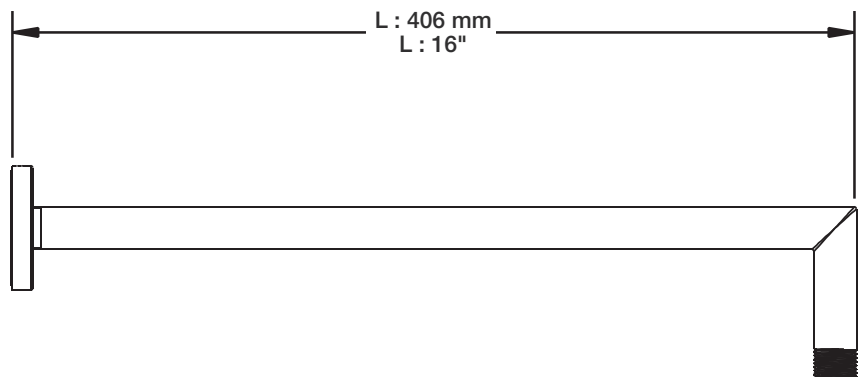

BARiL

Fiche Technique / Spec Sheet

BEC-0520-39-xx

STYLE × FONCTION

Description

- Bec de bain moderne carré sans inverseur
- Installation "slip-on"
- Square modern tub spout without diverter
- "Slip-on" installation