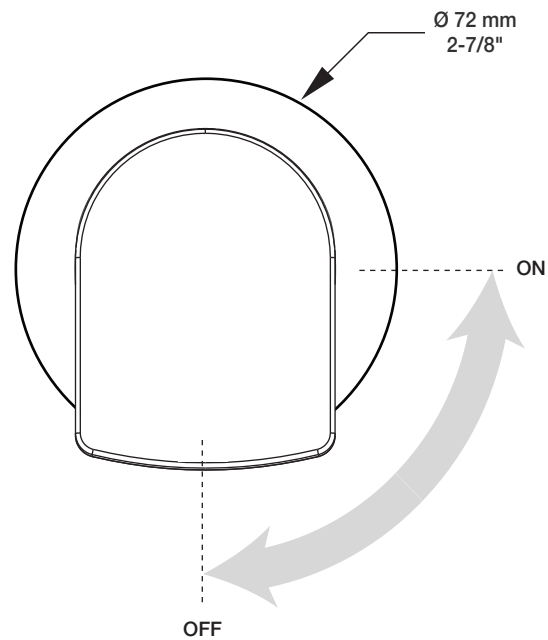

T56-9649-00-xx