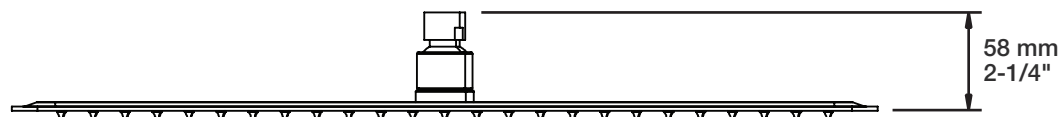

BARiL

Fiche Technique / Spec Sheet

TET-2012-01-xx

STYLE × FONCTION

Description

- Tête de douche rectangulaire 20" x 12" anti-calcaire
- Tête mince en acier inoxydable poli
- Rectangular 20" x 12" anti-limestone shower head
- Polished stainless steel thin shower head

Finis disponibles / Available finishes

- CC: Chrome / Chrome

Débit / Flow rate (pour option écologiques / for eco friendly options)

TET-2012-01-xx	TET-2012-01-xx-175
- 7,6 l/min - 80 psi - 2.00 gpm - 80 psi	- 6,6 l/min - 80 psi - 1.75 gpm - 80 psi