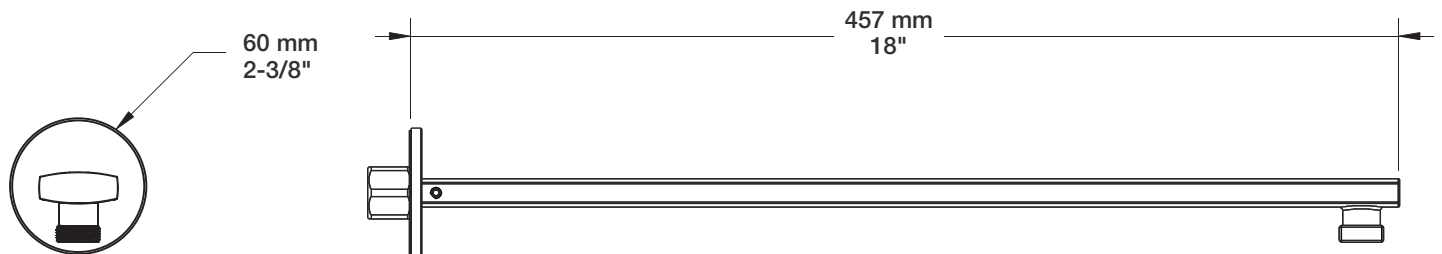

STYLE × FONCTION

Description

- Bras de douche 18" Accent avec rosace
- *Accent 18" shower arm with flange*

Finis disponibles / Available finishes

- CC: Chrome / *Chrome*
- NN: Nickel brossé / *Brushed Nickel*
- KK: Noir mat / *Matte Black*
- GG: Or / *Gold*
- **: Fini spécial / *Special finish*