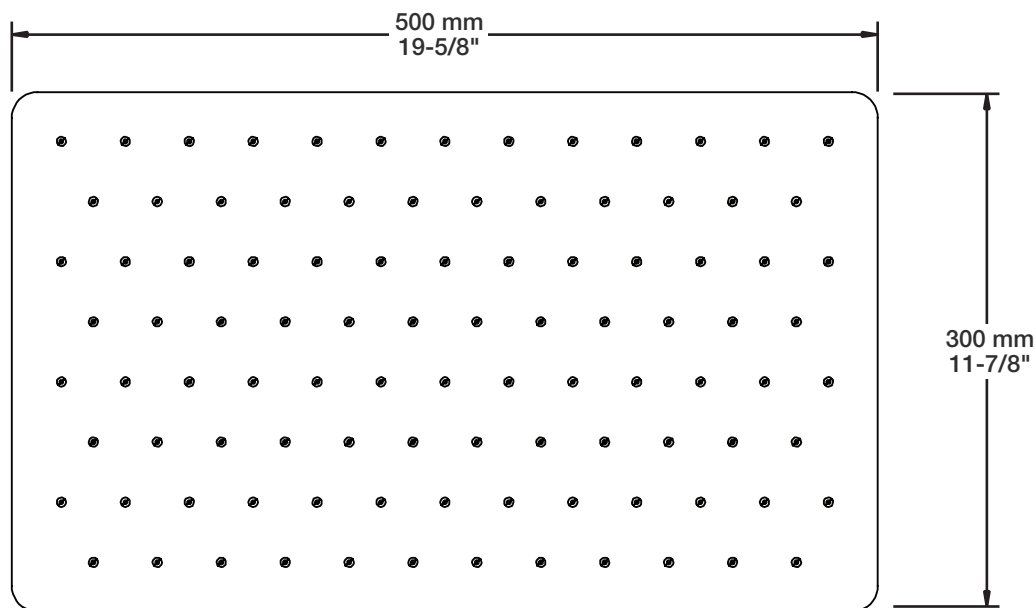

BARiL

Fiche Technique / Spec Sheet

TET-2012-01-xx

STYLE × FONCTION

Description

- Tête de douche rectangulaire 20" x 12" anti-calcaire
- Tête mince en acier inoxydable poli
- Rectangular 20" x 12" anti-limestone shower head
- Polished stainless steel thin shower head

Finis disponibles / Available finishes

- CC: Chrome / Chrome

Débit / Flow rate (pour option écologiques / for eco friendly options)

TET-2012-01-xx	TET-2012-01-xx-175
- 7,6 l/min - 80 psi - 2.00 gpm - 80 psi	- 6,6 l/min - 80 psi - 1.75 gpm - 80 psi