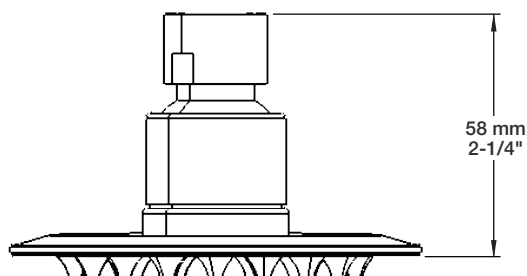

STYLE × FONCTION

Description

- Tête de douche ronde 4" anti-calcaire
- Tête mince en acier inoxydable poli
- Round 4" anti-limestone shower head
- Polished stainless steel thin shower head

Finis disponibles / Available finishes

- CC: Chrome / Chrome

Débit / Flow rate (pour option écologiques / for eco friendly options)

TET-0413-01-xx	TET-0413-01-xx-175	TET-0413-01-xx-150
- 7,6 l/min - 80 psi - 2.0 gpm - 80 psi	- 6,6 l/min - 80 psi - 1.75 gpm - 80 psi	- 5,7 l/min - 80 psi - 1.5 gpm - 80 psi