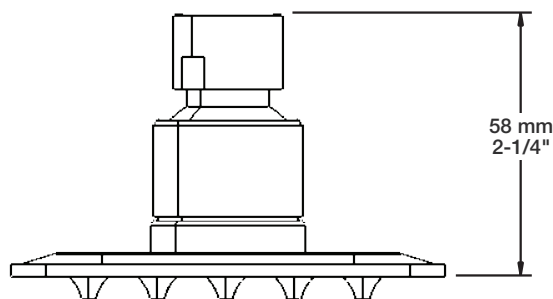

STYLE × FONCTION

Description

- Tête de douche carrée 4" anti-calcaire
- Tête mince en acier inoxydable poli
- Square 4" anti-limestone shower head
- Polished stainless steel thin shower head

Finis disponibles / Available finishes

- CC: Chrome / Chrome

Débit / Flow rate (pour option écologiques / for eco friendly options)

TET-0414-01-xx	TET-0414-01-xx-175	TET-0414-01-xx-150
- 7,6 l/min - 80 psi - 2.00 gpm - 80 psi	- 6,6 l/min - 80 psi - 1.75 gpm - 80 psi	- 5,7 l/min - 80 psi - 1.50 gpm - 80 psi