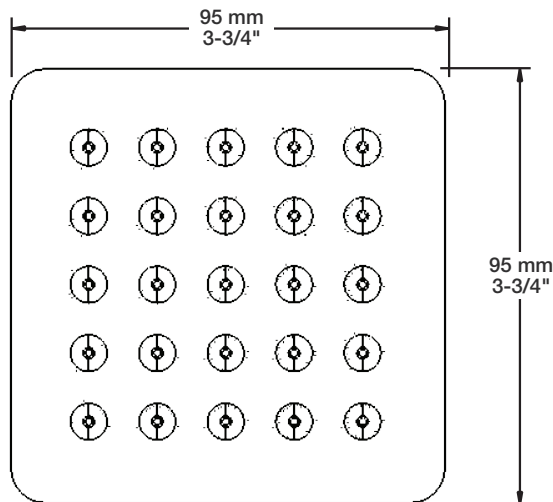

STYLE × FONCTION

Description

- Tête de douche carrée 4" anti-calcaire
- Tête mince en acier inoxydable poli
- Square 4" anti-limestone shower head
- Polished stainless steel thin shower head

Finis disponibles / Available finishes

- CC: Chrome / Chrome

Débit / Flow rate (pour option écologiques / for eco friendly options)

TET-0414-01-xx	TET-0414-01-xx-175	TET-0414-01-xx-150
- 7,6 l/min - 80 psi - 2.00 gpm - 80 psi	- 6,6 l/min - 80 psi - 1.75 gpm - 80 psi	- 5,7 l/min - 80 psi - 1.50 gpm - 80 psi