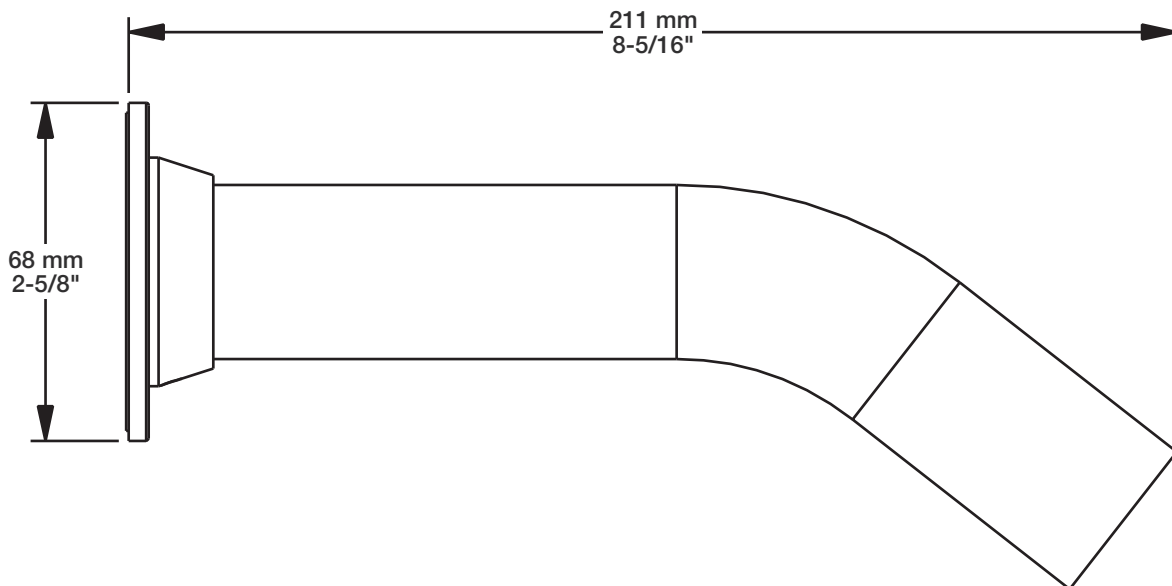

BARiL

Fiche Technique / Spec Sheet

BEC-0520-51-xx

STYLE × FONCTION

Description

- Bec de bain MA sans inverseur
- Installation "slip-on"
- *MA tub spout without diverter*
- *"Slip-on" installation*

Finis disponibles / Available finishes

- CC: Chrome / *Chrome*
- NN: Nickel / *Nickel*
- KK: Noir mat / *Matte black*
- **: Fini spécial / *Special finish*
- GG: Or / *Gold*
- CF: Chrome fumé / *Smokey Chrome*

Perçage pour l'installation
Hole size for installation

Min: Ø 20mm (3/4")

Max: Ø 35mm (1-3/8")