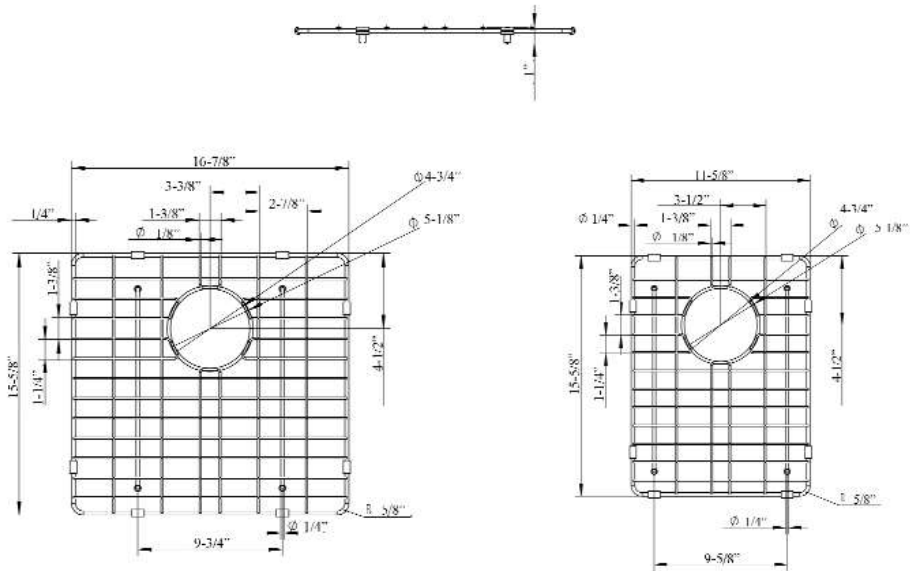

FSSDB2500 WIRE GRID

Cat. No.
FSSDB2500-WIRE

Features:

- ▶ Fits bottom of FSSDB2500 double bowl farmer sink
- ▶ Rubber Feet Covers Included

Finishes:

SS Stainless Steel

Large Wire Grid

W: 16-7/8"
D: 15-5/8"
H: 1"

Small Wire Grid

W: 11-5/8"
D: 15-5/8"
H: 1"

Drain Hole: 4-3/4"

Dimensions and specifications subject to change without notice.