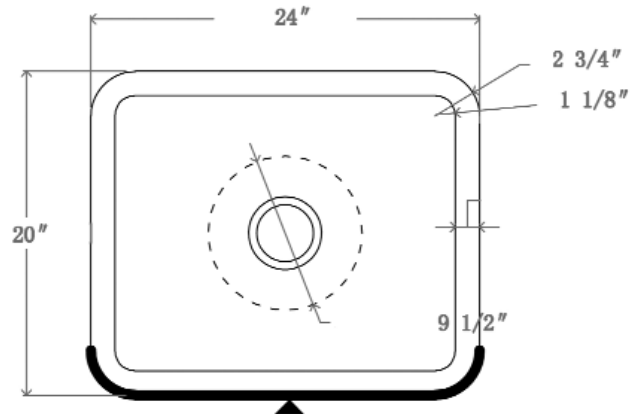

**24" BIRGITTA SINGLE
BOWL FARMER SINK**

Cat. No
FSGSB4012

W: 24"
D: 20"
H: 10"

Features:

- ▶ Crafted from natural granite
- ▶ Easy to clean
- ▶ Polished back and sides
- ▶ Each individual stone sink is unique and varies
- ▶ Standard 3-1/2" drain opening fits most drains and disposals
- ▶ We recommend sealing with StoneTech sealer before use
- ▶ Optional **UMSPT** support sold separately
- ▶ Unpolished naturally chiseled apron front
- ▶ No faucet holes
- ▶ Flange extension required

Finishes:

GPBL Polished Black Granite

***Please do NOT cut hole without
template or actual product.**

Interior Dimensions:

Basin Interior: 21" W x 17" D
Basin Depth: 8-1/2"

Dimensions of fixture are nominal and may vary slightly. Dimensions and specifications subject to change without notice.