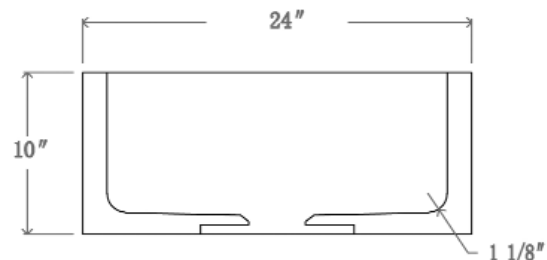

**24" BIRGITTA SINGLE
BOWL FARMER SINK**

Cat. No
FSGSB4012

W: 24"
D: 20"
H: 10"

Features:

- ▶ Crafted from natural granite
- ▶ Easy to clean
- ▶ Polished back and sides
- ▶ Each individual stone sink is unique and varies
- ▶ Standard 3-1/2" drain opening fits most drains and disposals
- ▶ We recommend sealing with StoneTech sealer before use
- ▶ Optional **UMSPT** support sold separately
- ▶ Unpolished naturally chiseled apron front
- ▶ No faucet holes
- ▶ Flange extension required

Finishes:

GPBL Polished Black Granite

***Please do NOT cut hole without
template or actual product.**

Interior Dimensions:

Basin Interior: 21" W x 17" D
Basin Depth: 8-1/2"

Dimensions of fixture are nominal and may vary slightly. Dimensions and specifications subject to change without notice.