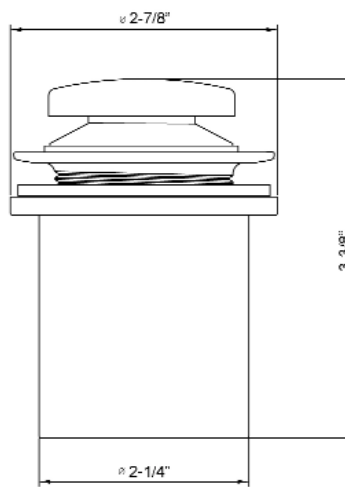

POP UP TUB DRAIN

Cat. No.
5598PB

Features:

- Brass, PVC, and Zinc construction
- Push button assembly
- 1-1/2" Flanged PVC Adapter
- For use with tubs without overflow
- Rubber gasket included
- Available in 5 Finishes

Finishes:

- **BN** Brushed Nickel
- **CP** Polished Chrome
- **ORB** Oil Rubbed Bronze
- **PB** Polished Brass
- **PN** Polished Nickel

Closed

Dimensions and specifications subject to change without notice.