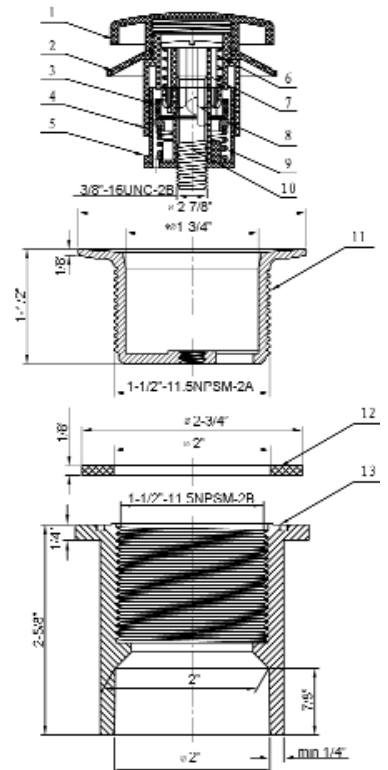

Dimensions and specifications subject to change without notice.