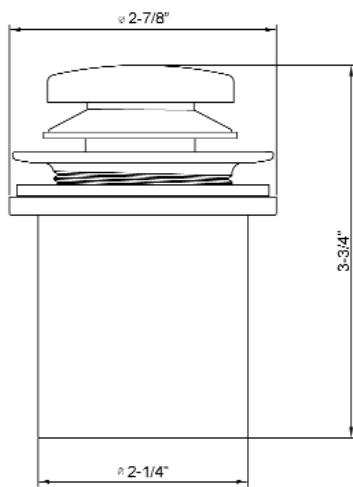

POP UP TUB DRAIN

Cat. No.
5598PB

Features:

- Brass, PVC, and Zinc construction
- Push button assembly
- 1-1/2" Flanged PVC Adapter
- For use with tubs without overflow
- Rubber gasket included
- Available in 5 Finishes

Finishes:

- **BN** Brushed Nickel
- **CP** Polished Chrome
- **ORB** Oil Rubbed Bronze
- **PB** Polished Brass
- **PN** Polished Nickel

Open

Dimensions and specifications subject to change without notice.