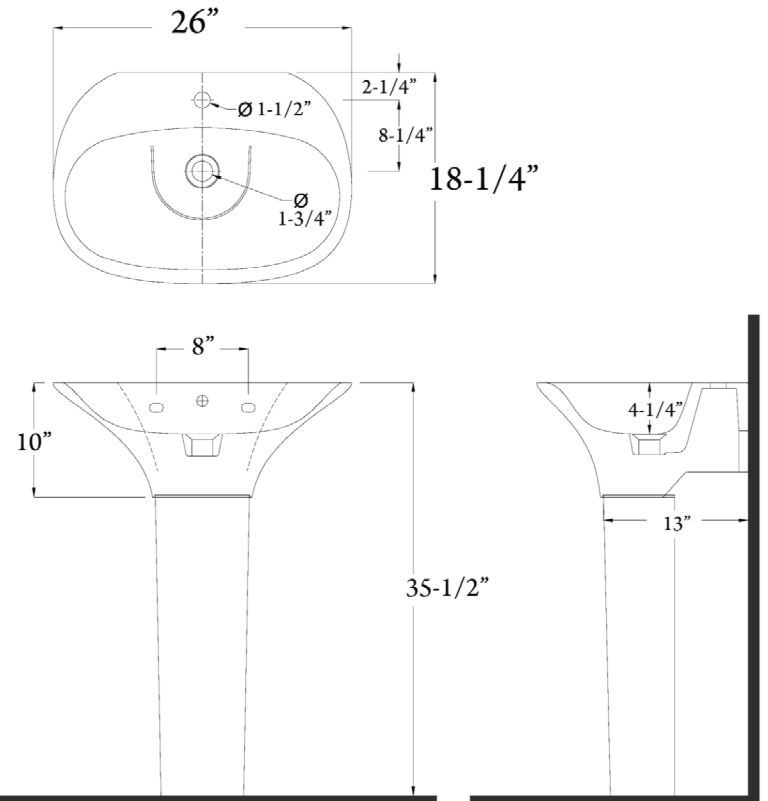

SENSATION 25-1/2" PEDESTAL LAVATORY

Cat.No
SE3-101WH

Faucet not included

W: 26"
D: 18-1/4"
H: 35-1/2"

Column Dimensions:
7-5/8" W x 25-3/4" H x 6-1/4" D

Interior Dimensions:

Basin Interior:	23-3/4" x 11-1/2"
Basin Depth:	4-1/4"
Water depth to overflow:	2-1/4"
Back of basin to center of faucet:	2-1/4"
Back of basin to center of drain:	8-1/4"
Faucet and spout holes:	1-1/2"
Drain hole:	1-3/4"
Mounting bolt height:	33-1/4"
Wall to back of column:	6-5/8"

Features:

- ▶ Vitreous China
- ▶ Available with 1 hole (SE3-101WH)
- ▶ Transitional style
- ▶ Pre-drilled overflow
- ▶ Mounting Hardware Included
- ▶ Open Back

Colors:

WH White

Compliance Certification
Meets or exceeds the following specifications: ASME A112.19.1 2018 AND CSA B45.2-18 for Vitreous China fixtures.

Dimensions of fixture are nominal and may vary within the range of tolerances established by ASME Standard A112.19.2-18. Dimensions and specifications subject to change without notice.