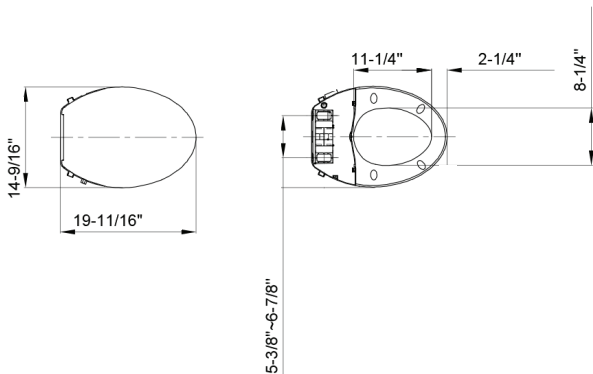

TRADITIONAL ELONGATED BIDET SEAT FB-107

**FEATURES**

Dimensions	L 17-14/16" x W 14-9/16" x H 2-7/16"
Weight	6.4 lbs
Material Finish	Polypropylene
Color	White

DETAILS

This powerless bidet seat features rear wash, front wash, slow closing and an antibacterial nozzle – and it functions completely without electricity. Controlled by a discrete side knob, you can conveniently adjust the water flow to your preference(s). And for extra convenient cleaning, the seat and lid are easily removed within seconds.