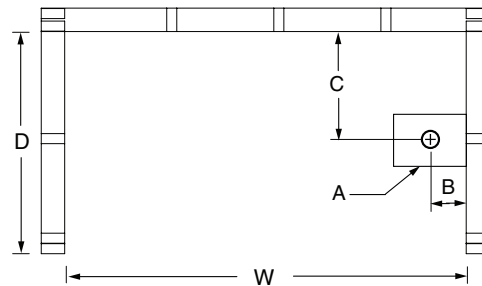

# 2603SMT

60 x 32 x 76  
inches

**FEATURES** lbs      Dimensional Tolerance  $\pm 3/8"$ . Dimensions needed for site preparation should be measured from the unit. Aquatic assumes no responsibility for preparatory work.

Model #	Material	Wall Finish	Pieces	Drain	Skirt Height	Net Wt.	Pkg. Wt.
Tub-Shower #2603SMT	AcrylX™	Smooth	1	LH or RH	15	138	142

## DIMENSIONS

Specifications	inches
Width: Overall / Net	60
Depth: Overall / Net	33 1/4 / 32
Height: Overall / Net	77 1/4 / 76
Enclosure Opening	56
Skirt Height	15
Drain Rough-In (from Back Wall)	15
Drain Rough-In (from Side Wall)	2
Drain: Diameter / Clearance	2 / 3/4

## FRAMING DIMENSIONS

 inches

Type	D Depth	W Width	H Height	A	B	C
Alcove	33 1/4	60 1/8	-	6 x 12	2	15