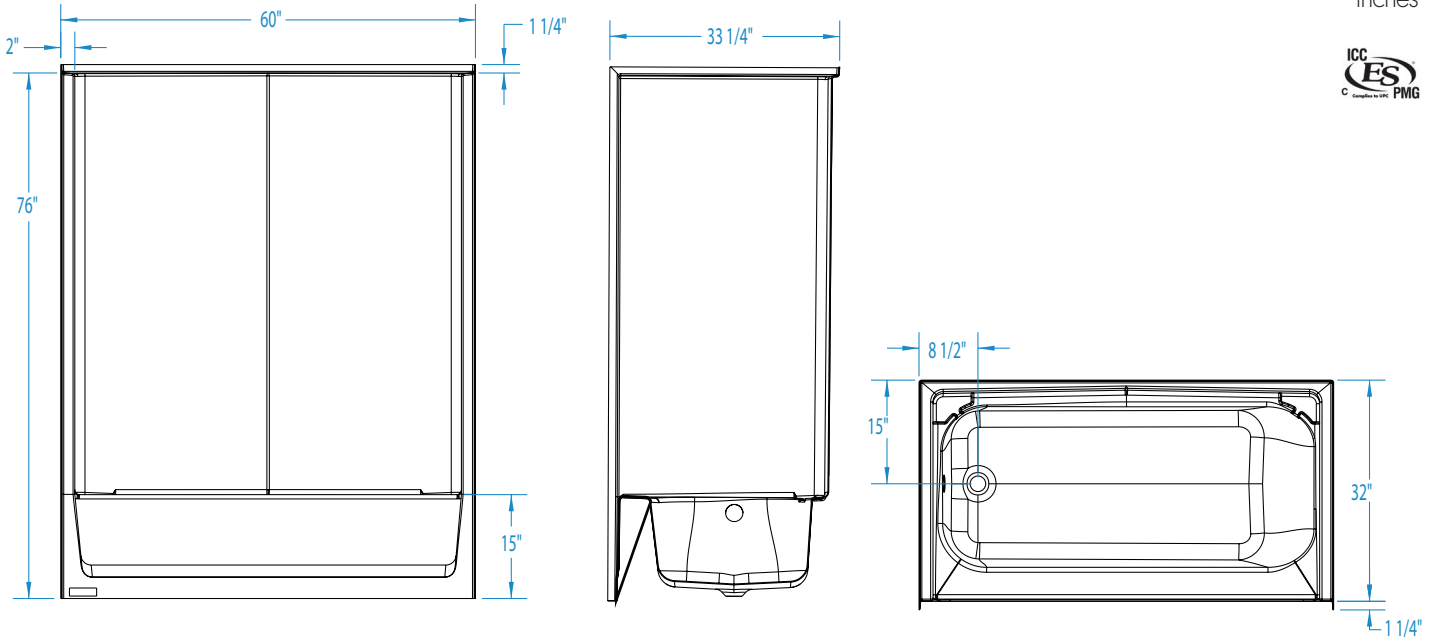

# 2603SMT

60 x 32 x 76  
inches

**FEATURES** lbs      Dimensional Tolerance  $\pm 3/8"$ . Dimensions needed for site preparation should be measured from the unit. Aquatic assumes no responsibility for preparatory work.

## DIMENSIONS

Specifications	inches
Width: Overall / Net	60
Depth: Overall / Net	33 1/4 / 32
Height: Overall / Net	77 1/4 / 76
Enclosure Opening	56
Skirt Height	15
Drain Rough-In (from Back Wall)	15
Drain Rough-In (from Side Wall)	2
Drain: Diameter / Clearance	2 / 3/4

## FRAMING DIMENSIONS

 inches

Type	D Depth	W Width	H Height	A	B	C
Alcove	33 1/4	60 1/8	-	6 x 12	2	15